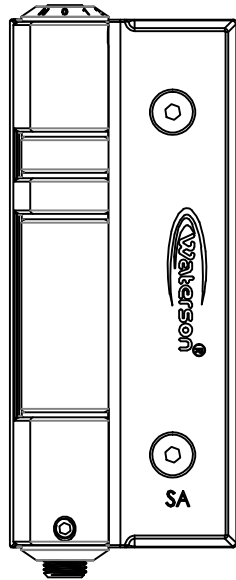

mm
[Inch]

REV. DATE	2018-DEC-17
-----------	-------------

3in1 Auto Door-Closer Hinge
Hinge@waterson.com

NAME: Glass To Glass 3in1 Auto Door-Closer Hinge		Material: (材質): 304 Stainless steel	
Pivot Height: (5 KNUCKLES)	Template Size: 6"(H)x1.5"(W)	Standard:	
Model NO.: 600151	Serial NO.: K51GWL	Glass door thickness: 8~12mm	

K51GWL (6"H)

門扇關至 0°

門扇開至 90°