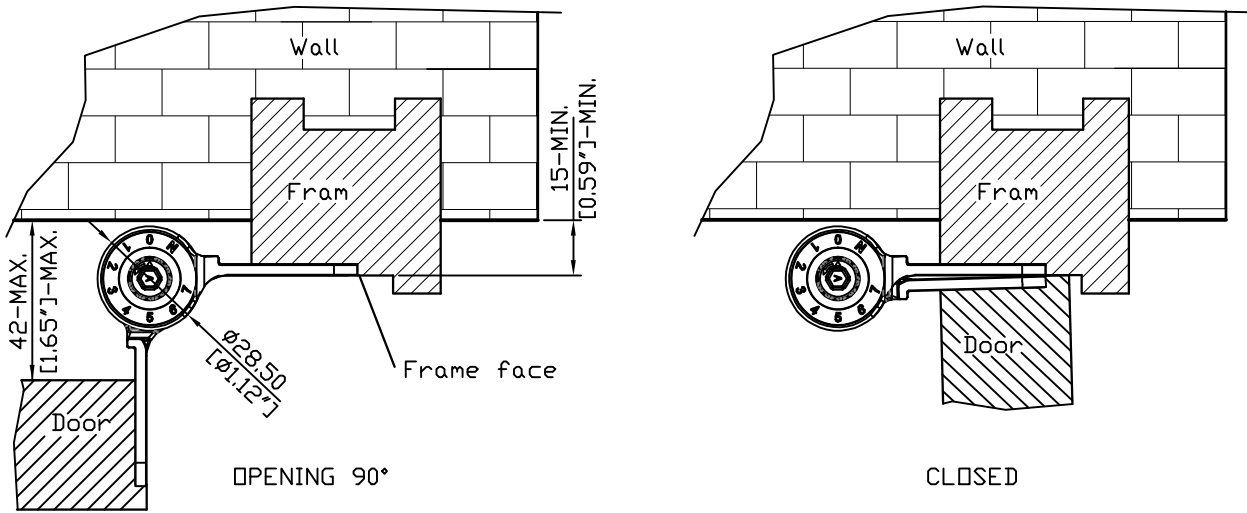

ANGULAR RANGE : OPENING 90°~CLOSED

Units: mm

| | |
|-----------|-------------|
| REV. DATE | 2019-AUG-19 |
|-----------|-------------|

3in1 Auto Door-Closer Hinge
Hinge@waterson.com

| | | | |
|--------------------------------------|-------------------------------------|----------------------------------|--|
| NAME: 3in1 Auto Door-Closer Hinge | | Material: 304 Stainless steel | |
| Pivot Height: (3 KNUCKLES) | Template Size: 4"(H)x4"(W)-R1/4" | Standard: ANSI A156.7 | |
| Model NO.: | Serial NO.: | Door thickness: | |
| 400131 | K51M | 35mm (1-3/8") | |