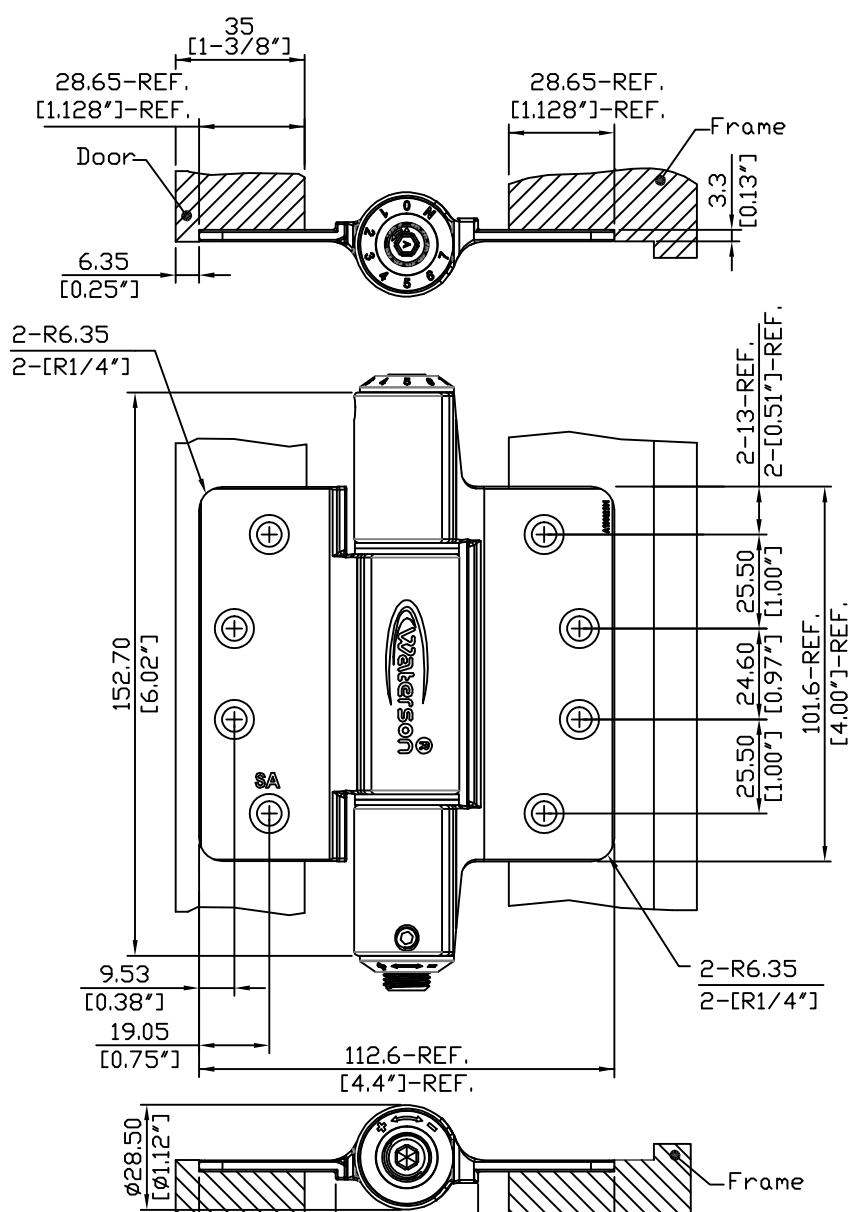

ANGULAR RANGE : OPENING 90°~CLOSED

Units: mm

| | |
|-----------|-------------|
| REV. DATE | 2019-AUG-19 |
|-----------|-------------|

3in1 Auto Door-Closer Hinge
Hinge@waterson.com

| | | | |
|--------------------------------------|-------------------------------------|----------------------------------|--|
| NAME: 3in1 Auto Door-Closer Hinge | | Material: 304 Stainless steel | |
| Pivot Height: (3 KNUCKLES) | Template Size: 4"(H)x4"(W)-R1/4" | Standard: ANSI A156.7 | |
| Model NO.: | Serial NO.: | Door thickness: | |
| 400131 | K51M | 35mm (1-3/8") | |