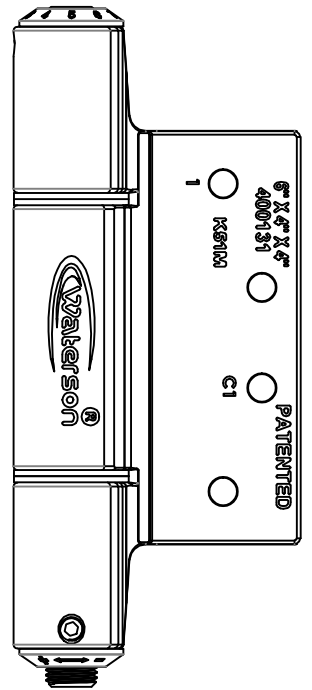

ANGULAR RANGE : OPENING 90°~CLOSED

Units: mm

REV. DATE	2019-JUL-18
-----------	-------------

3in1 Auto Door-Closer Hinge
Hinge@waterson.com

NAME:
3in1 Auto Door-Closer Hinge

Material:
304 Stainless steel

Pivot Height:
(3 KNUCKLES)

Template Size:
4"(H)x4"(W)

Standard:
ANSI A156.7

Model NO.:

400131

Serial NO.:

K51M

Door thickness:
44.45mm (1-3/4")

K51M-400
(4H*4W)

DOOR OPENING (90 DEGREE)

DOOR CLOSED (0 DEGREE)

DOOR CLOSED (FULLY)

DATE:2019-JUL-17

K51M-6-4-4

DOOR OPENING (90 DEGREE)

DOOR CLOSED