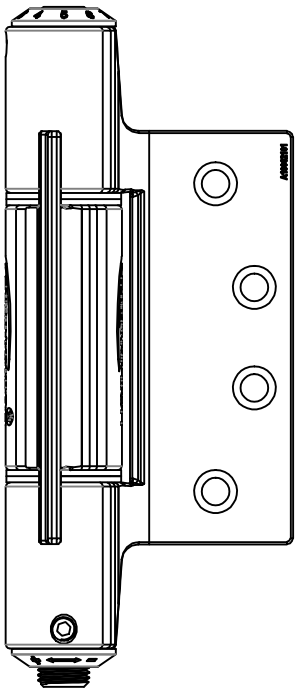

ANGULAR RANGE : OPENING 90°~CLOSED

Units: mm

REV. DATE	2019-JUL-18
-----------	-------------

3in1 Auto Door-Closer Hinge
Hinge@waterson.com

NAME:
3in1 Auto Door-Closer Hinge

Material:
304 Stainless steel

Pivot Height:
(3 KNUCKLES)

Template Size:
4"(H)x4"(W)

Standard:
ANSI A156.7

Model NO.:

400131

Serial NO.:

K51M

Door thickness:
44.45mm (1-3/4")

K51M-400
(4H*4W)

DOOR OPENING (90 DEGREE)

DOOR CLOSED (0 DEGREE)

DOOR CLOSED (FULLY)

DATE:2019-JUL-17

K51M-6-4-4

DOOR OPENING (90 DEGREE)

DOOR CLOSED