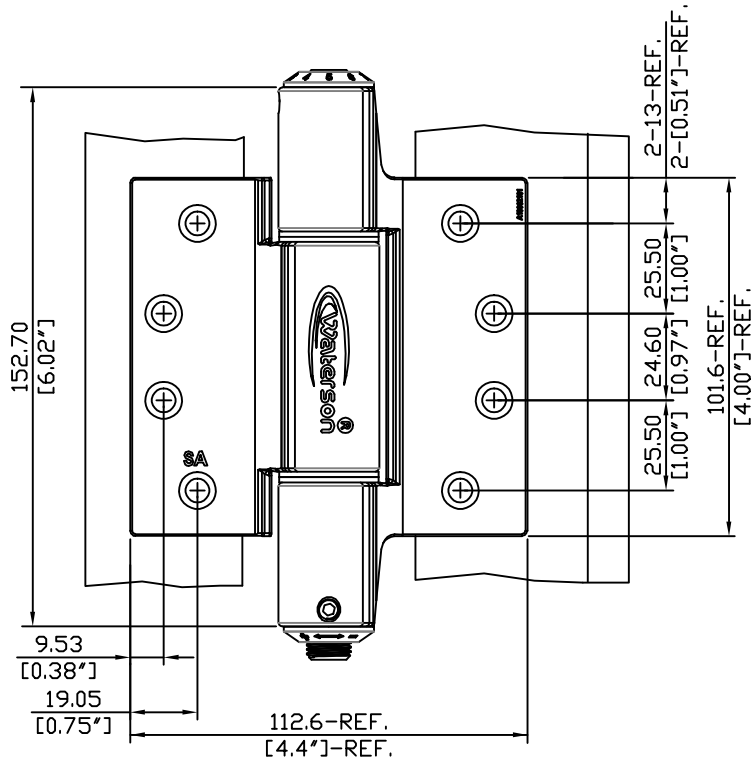

ANGULAR RANGE : OPENING 90°~CLOSED

Units: mm

REV. DATE	2019-JUL-18
-----------	-------------

3in1 Auto Door-Closer Hinge
Hinge@waterson.com

NAME:
3in1 Auto Door-Closer Hinge

Material:
304 Stainless steel

Pivot Height:
(3 KNUCKLES)

Template Size:
4"(H)x4"(W)

Standard:
ANSI A156.7

Model NO.:

400131

Serial NO.:

K51M

Door thickness:
44.45mm (1-3/4")

K51M-400
(4H*4W)

DOOR OPENING (90 DEGREE)

DOOR CLOSED (0 DEGREE)

DOOR CLOSED (FULLY)

DATE:2019-JUL-17

K51M-6-4-4

DOOR OPENING (90 DEGREE)

DOOR CLOSED