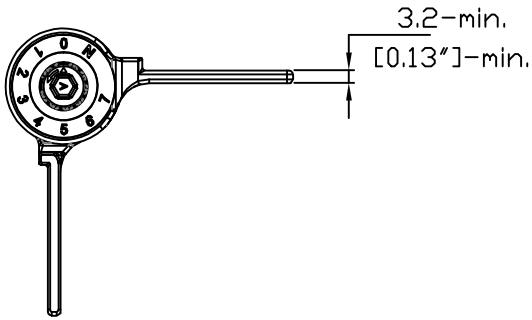

ANGULAR RANGE : OPENING 90°~CLOSED

Units: mm

REV. DATE	2019-JUL-18
-----------	-------------

3in1 Auto Door-Closer Hinge
Hinge@waterson.com

NAME:
3in1 Auto Door-Closer Hinge

Material:
304 Stainless steel

Pivot Height:
(3 KNUCKLES)

Template Size:
4"(H)x4"(W)

Standard:
ANSI A156.7

Model NO.:

400131

Serial NO.:

K51M

Door thickness:
44.45mm (1-3/4")

K51M-400
(4H*4W)

DOOR OPENING (90 DEGREE)

DOOR CLOSED (0 DEGREE)

DOOR CLOSED (FULLY)

DATE:2019-JUL-17

K51M-6-4-4

DOOR OPENING (90 DEGREE)

DOOR CLOSED