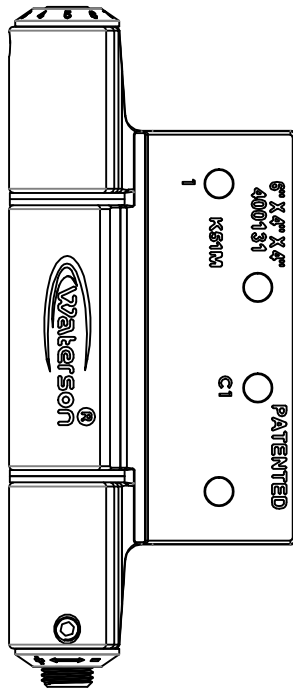

ANGULAR RANGE : OPENING 90°~CLOSED

Units: mm

REV. DATE	2019-JUL-18
-----------	-------------

3in1 Auto Door-Closer Hinge
Hinge@waterson.com

NAME:
3in1 Auto Door-Closer Hinge

Material:
304 Stainless steel

Pivot Height:
(3 KNUCKLES)

Template Size:
4"(H)x4"(W)

Standard:
ANSI A156.7

Model NO.:

400131

Serial NO.:

K51M

Door thickness:
44.45mm (1-3/4")

K51M-400
(4H*4W)

DOOR OPENING (90 DEGREE)

DOOR CLOSED (0 DEGREE)

DOOR CLOSED (FULLY)

DATE:2019-JUL-17

K51M-6-4-4

DOOR OPENING (90 DEGREE)

DOOR CLOSED