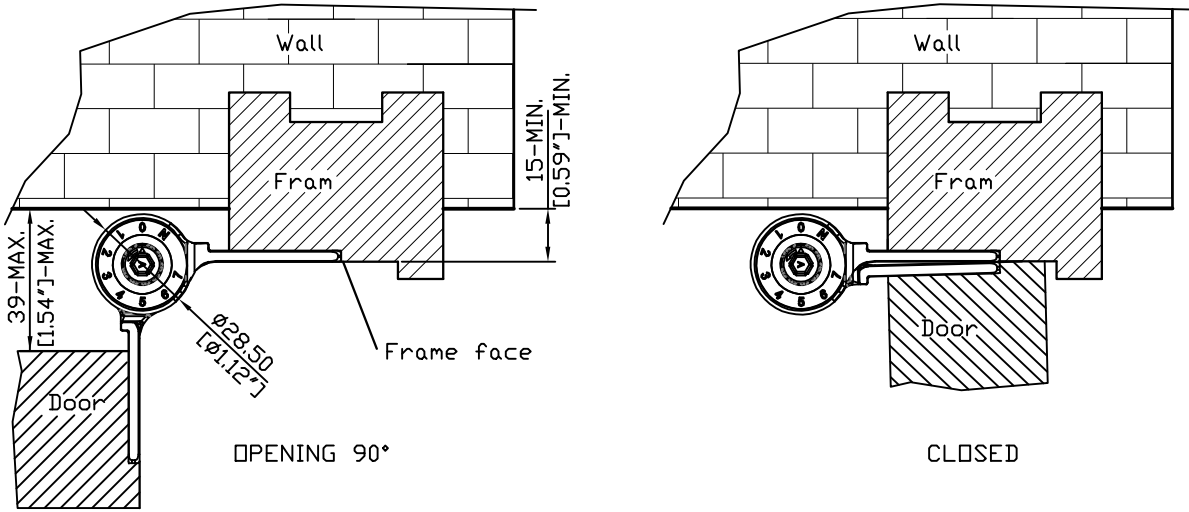

ANGULAR RANGE : OPENING 90°~CLOSED

Units: mm

REV. DATE	2019-JUL-18
-----------	-------------

3in1 Auto Door-Closer Hinge
Hinge@waterson.com

NAME:
3in1 Auto Door-Closer Hinge

Material:
304 Stainless steel

Pivot Height:
(3 KNUCKLES)

Template Size:
4"(H)x4"(W)

Standard:
ANSI A156.7

Model NO.:

400131

Serial NO.:

K51M

Door thickness:
44.45mm (1-3/4")

K51M-400
(4H*4W)

DOOR OPENING (90 DEGREE)

DOOR CLOSED (0 DEGREE)

DOOR CLOSED (FULLY)

DATE:2019-JUL-17

K51M-6-4-4

DOOR OPENING (90 DEGREE)

DOOR CLOSED