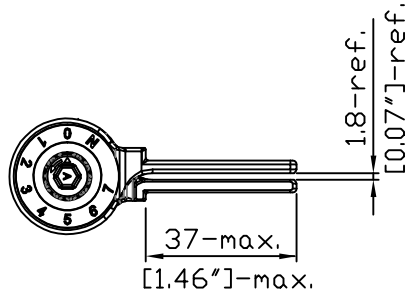

ANGULAR RANGE : OPENING 90°~CLOSED

Units: mm

REV. DATE	2019-JUL-18
-----------	-------------

3in1 Auto Door-Closer Hinge
Hinge@waterson.com

NAME:
3in1 Auto Door-Closer Hinge

Material:
304 Stainless steel

Pivot Height:
(3 KNUCKLES)

Template Size:
4"(H)x4"(W)

Standard:
ANSI A156.7

Model NO.:

400131

Serial NO.:

K51M

Door thickness:
44.45mm (1-3/4")

K51M-400
(4H*4W)

DOOR OPENING (90 DEGREE)

DOOR CLOSED (0 DEGREE)

DOOR CLOSED (FULLY)

DATE:2019-JUL-17

K51M-6-4-4

DOOR OPENING (90 DEGREE)

DOOR CLOSED