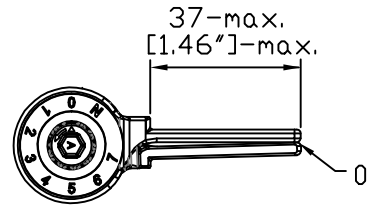

ANGULAR RANGE : OPENING 90°~CLOSED

Units: mm

REV. DATE	2019-JUL-18
-----------	-------------

3in1 Auto Door-Closer Hinge
Hinge@waterson.com

NAME:
3in1 Auto Door-Closer Hinge

Material:
304 Stainless steel

Pivot Height:
(3 KNUCKLES)

Template Size:
4"(H)x4"(W)

Standard:
ANSI A156.7

Model NO.:

400131

Serial NO.:

K51M

Door thickness:
44.45mm (1-3/4")

K51M-400
(4H*4W)

DOOR OPENING (90 DEGREE)

DOOR CLOSED (0 DEGREE)

DOOR CLOSED (FULLY)

DATE:2019-JUL-17

K51M-6-4-4

DOOR OPENING (90 DEGREE)

DOOR CLOSED