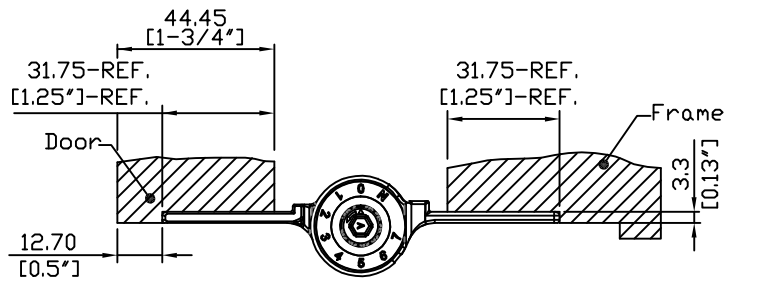

ANGULAR RANGE : OPENING 90°~CLOSED

Units: mm

REV. DATE	2019-JUL-18
-----------	-------------

3in1 Auto Door-Closer Hinge
Hinge@waterson.com

NAME:
3in1 Auto Door-Closer Hinge

Material:
304 Stainless steel

Pivot Height:
(3 KNUCKLES)

Template Size:
4"(H)x4"(W)

Standard:
ANSI A156.7

Model NO.:

400131

Serial NO.:

K51M

Door thickness:
44.45mm (1-3/4")

K51M-400
(4H*4W)

DOOR OPENING (90 DEGREE)

DOOR CLOSED (0 DEGREE)

DOOR CLOSED (FULLY)

DATE:2019-JUL-17

K51M-6-4-4

DOOR OPENING (90 DEGREE)

DOOR CLOSED