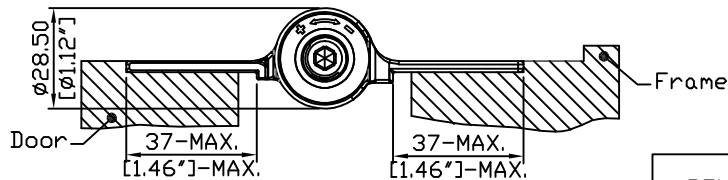

ANGULAR RANGE : OPENING 90°~CLOSED

Units: mm

REV. DATE	2019-JUL-18
-----------	-------------

3in1 Auto Door-Closer Hinge
Hinge@waterson.com

NAME:
3in1 Auto Door-Closer Hinge

Material:
304 Stainless steel

Pivot Height:
(3 KNUCKLES)

Template Size:
4"(H)x4"(W)

Standard:
ANSI A156.7

Model NO.:

400131

Serial NO.:

K51M

Door thickness:
44.45mm (1-3/4")

K51M-400
(4H*4W)