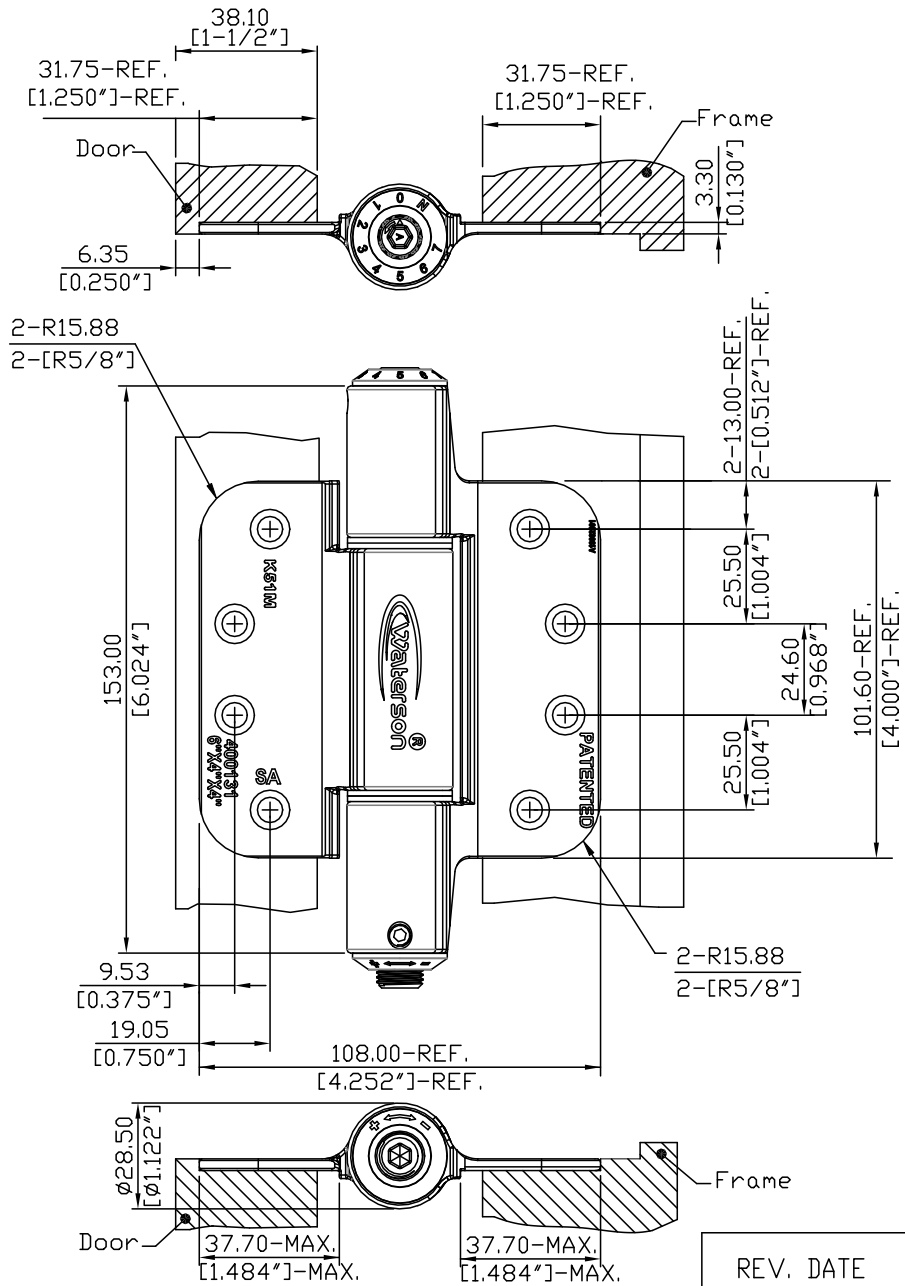

ANGULAR RANGE : OPENING 90°~CLOSED

OPENING 90°

CLOSED

Units: mm

REV. DATE	2020-JUN-29
-----------	-------------

Waterson Closer Hinge System  
Hinges@watersonusa.com

NAME: 3in1 Waterson Closer Hinge System	
Pivot Height: 6"	Template Size: 4"(H)×4"(W)-R5/8"
Model NO.:	Serial NO.:
400131	K51M

Material: 304 Stainless steel	
Standard:	ANSI A156.7
Door thickness:	38.1mm (1-1/2")