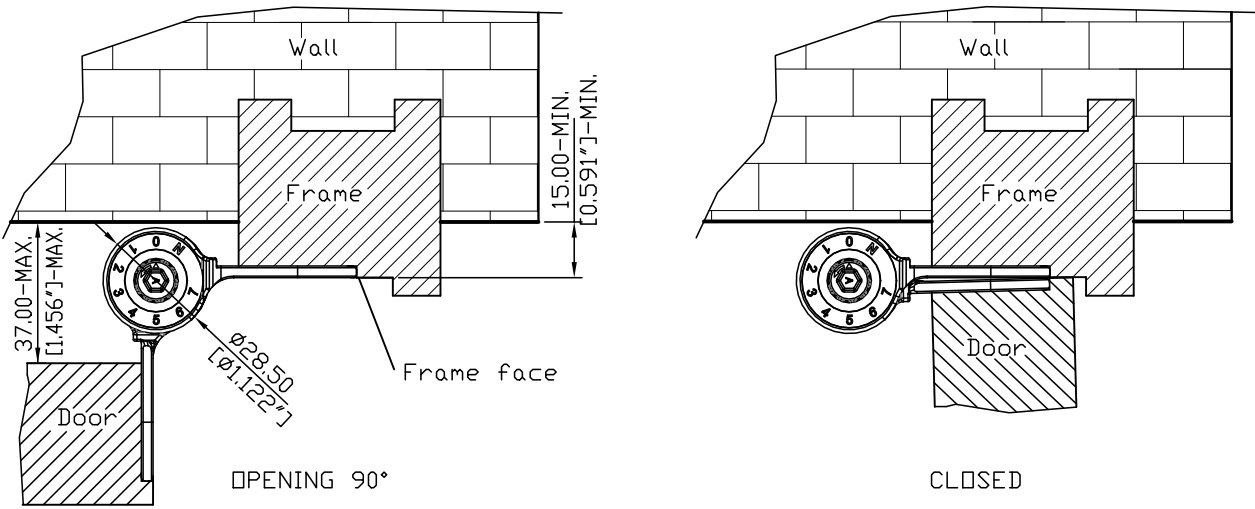

ANGULAR RANGE : OPENING 90°~CLOSED

OPENING 90°

CLOSED

Units: mm

REV. DATE	2020-JUN-29
-----------	-------------

Waterson Closer Hinge System  
Hinges@watersonusa.com

NAME: 3in1 Waterson Closer Hinge System	
Pivot Height: 6"	Template Size: 4"(H)×4"(W)-R5/8"
Model NO.:	Serial NO.:
400131	K51M

Material: 304 Stainless steel	
Standard:	ANSI A156.7
Door thickness:	38.1mm (1-1/2")