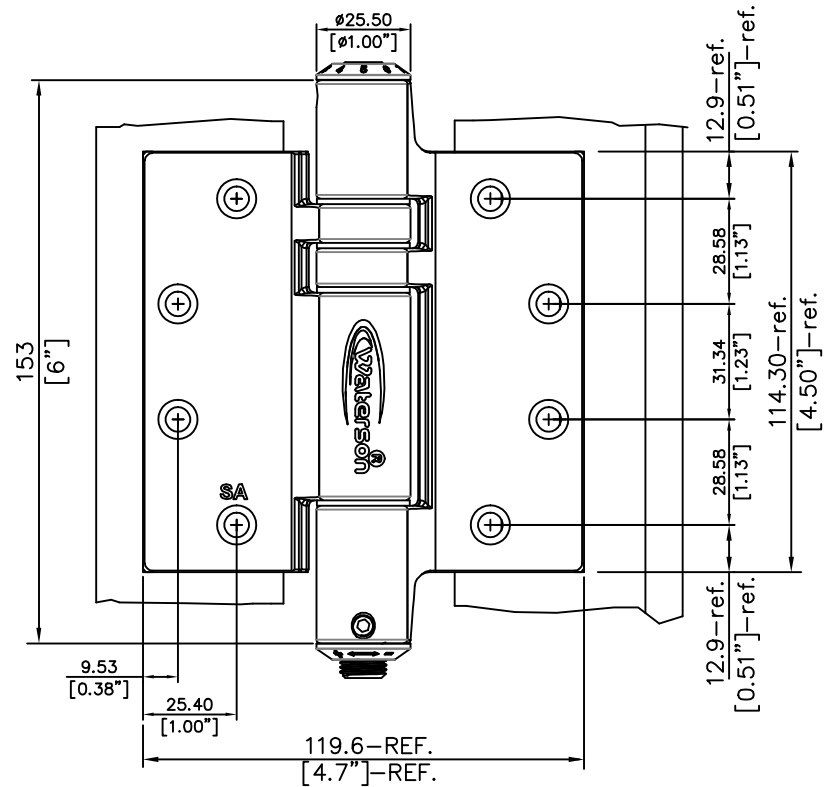

ANGULAR RANGE : OPENING 90°~CLOSED

Units: mm

REV. DATE	2019-JUN-18
-----------	-------------

3in1 Auto Door-Closer Hinge
Hinge@waterson.com

NAME: 3in1 Auto Door-Closer Hinge		Material: SUS 304 Stainless steel	
Pivot Height: (5 KNUCKLES)	Template Size: 4.5"(H)x4.5"(W)	Standard: ANSI A156.7	
Model NO.: 450131	Serial NO.: K51M	Door thickness: 50.8mm (2")	

K51M-450 (4.5H*4.5W)

DOOR OPENING (90 DEGREE)

DOOR CLOSED (0 DEGREE)

DOOR CLOSED (FULLY)

DATE: 2019-JUL-17

K51M-6-4.5-4.5

OPENING 90°

CLOSED 0°