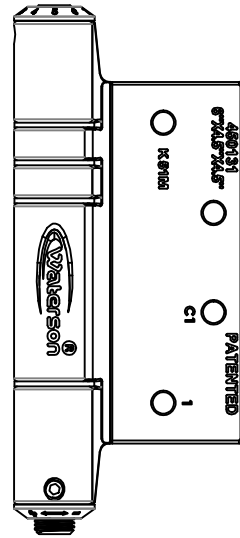

ANGULAR RANGE : OPENING 90°~CLOSED

Units: mm

REV. DATE	2019-JUN-18
-----------	-------------

3in1 Auto Door-Closer Hinge
Hinge@waterson.com

NAME: 3in1 Auto Door-Closer Hinge		Material: SUS 304 Stainless steel	
Pivot Height: (5 KNUCKLES)	Template Size: 4.5"(H)x4.5"(W)	Standard: ANSI A156.7	
Model NO.: 450131	Serial NO.: K51M	Door thickness: 50.8mm (2")	

K51M-450 (4.5H*4.5W)

DOOR OPENING (90 DEGREE)

DOOR CLOSED (0 DEGREE)

DOOR CLOSED (FULLY)

DATE: 2019-JUL-17

K51M-6-4.5-4.5

OPENING 90°

CLOSED 0°