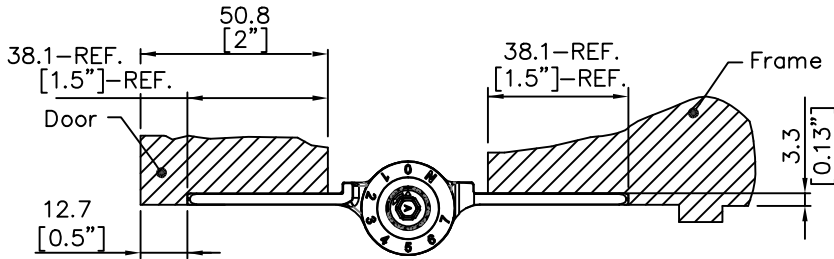

ANGULAR RANGE : OPENING 90°~CLOSED

Units: mm

REV. DATE	2019-JUN-18
-----------	-------------

3in1 Auto Door-Closer Hinge
Hinge@waterson.com

NAME: 3in1 Auto Door-Closer Hinge		Material: SUS 304 Stainless steel	
Pivot Height: (5 KNUCKLES)	Template Size: 4.5"(H)x4.5"(W)	Standard: ANSI A156.7	
Model NO.: 450131	Serial NO.: K51M	Door thickness: 50.8mm (2")	

K51M-450 (4.5H*4.5W)

DOOR OPENING (90 DEGREE)

DOOR CLOSED (0 DEGREE)

DOOR CLOSED (FULLY)

DATE: 2019-JUL-17

K51M-6-4.5-4.5

OPENING 90°

CLOSED 0°