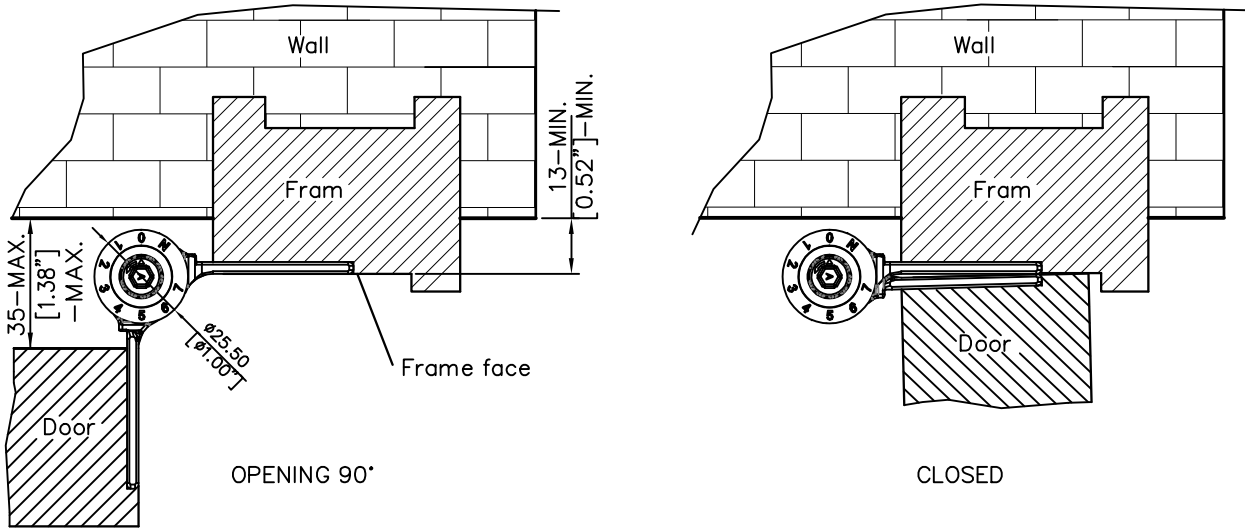

ANGULAR RANGE : OPENING 90°~CLOSED

Units: mm

REV. DATE	2019-JUN-18
-----------	-------------

3in1 Auto Door-Closer Hinge
Hinge@waterson.com

NAME: 3in1 Auto Door-Closer Hinge		Material: SUS 304 Stainless steel	
Pivot Height: (5 KNUCKLES)	Template Size: 4.5"(H)x4.5"(W)	Standard: ANSI A156.7	
Model NO.: 450131	Serial NO.: K51M	Door thickness: 50.8mm (2")	

K51M-450 (4.5H*4.5W)

DOOR OPENING (90 DEGREE)

DOOR CLOSED (0 DEGREE)

DOOR CLOSED (FULLY)

DATE: 2019-JUL-17

K51M-6-4.5-4.5

OPENING 90°

CLOSED 0°