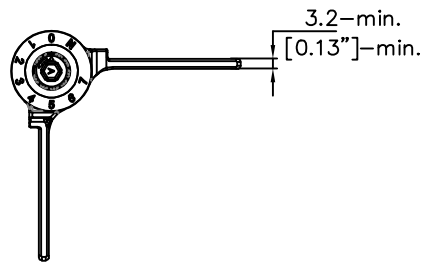

ANGULAR RANGE : OPENING 90°~CLOSED

Units: mm

REV. DATE	2019-JUN-18
-----------	-------------

3in1 Auto Door-Closer Hinge
Hinge@waterson.com

NAME: 3in1 Auto Door-Closer Hinge		Material: SUS 304 Stainless steel	
Pivot Height: (5 KNUCKLES)	Template Size: 4.5"(H)x4.5"(W)	Standard: ANSI A156.7	
Model NO.: 450131	Serial NO.: K51M	Door thickness: 50.8mm (2")	

K51M-450 (4.5H*4.5W)

DOOR OPENING (90 DEGREE)

DOOR CLOSED (0 DEGREE)

DOOR CLOSED (FULLY)

DATE: 2019-JUL-17

K51M-6-4.5-4.5

OPENING 90°

CLOSED 0°