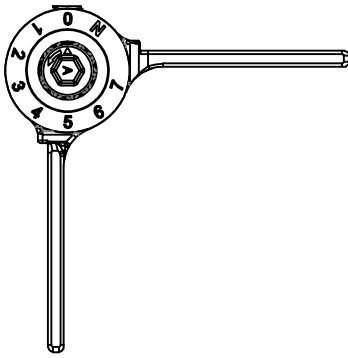

ANGULAR RANGE : OPENING 90°~CLOSED

Units: mm

REV. DATE	2019-JUN-18
-----------	-------------

3in1 Auto Door-Closer Hinge
Hinge@waterson.com

NAME: 3in1 Auto Door-Closer Hinge		Material: SUS 304 Stainless steel	
Pivot Height: (5 KNUCKLES)	Template Size: 4.5"(H)x4.5"(W)	Standard: ANSI A156.7	
Model NO.: 450131	Serial NO.: K51M	Door thickness: 50.8mm (2")	

K51M-450 (4.5H*4.5W)

DOOR OPENING (90 DEGREE)

DOOR CLOSED (0 DEGREE)

DOOR CLOSED (FULLY)

DATE: 2019-JUL-17

K51M-6-4.5-4.5

OPENING 90°

CLOSED 0°