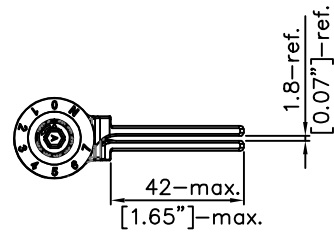

ANGULAR RANGE : OPENING 90°~CLOSED

Units: mm

REV. DATE	2019-JUN-18
-----------	-------------

3in1 Auto Door-Closer Hinge
Hinge@waterson.com

NAME: 3in1 Auto Door-Closer Hinge		Material: SUS 304 Stainless steel	
Pivot Height: (5 KNUCKLES)	Template Size: 4.5"(H)x4.5"(W)	Standard: ANSI A156.7	
Model NO.: 450131	Serial NO.: K51M	Door thickness: 50.8mm (2")	

K51M-450 (4.5H*4.5W)

DOOR OPENING (90 DEGREE)

DOOR CLOSED (0 DEGREE)

DOOR CLOSED (FULLY)

DATE: 2019-JUL-17

K51M-6-4.5-4.5

OPENING 90°

CLOSED 0°