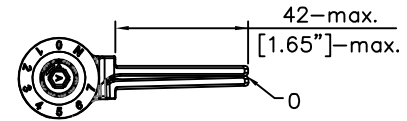

ANGULAR RANGE : OPENING 90°~CLOSED

Units: mm

REV. DATE	2019-JUN-18
-----------	-------------

3in1 Auto Door-Closer Hinge
Hinge@waterson.com

NAME: 3in1 Auto Door-Closer Hinge		Material: SUS 304 Stainless steel	
Pivot Height: (5 KNUCKLES)	Template Size: 4.5"(H)x4.5"(W)	Standard: ANSI A156.7	
Model NO.: 450131	Serial NO.: K51M	Door thickness: 50.8mm (2")	

K51M-450 (4.5H*4.5W)

DOOR OPENING (90 DEGREE)

DOOR CLOSED (0 DEGREE)

DOOR CLOSED (FULLY)

DATE: 2019-JUL-17

K51M-6-4.5-4.5

OPENING 90°

CLOSED 0°