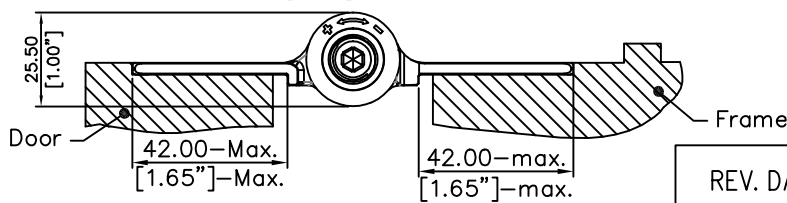

ANGULAR RANGE : OPENING 90°~CLOSED

Units: mm

REV. DATE	2019-JUN-18
-----------	-------------

3in1 Auto Door-Closer Hinge
Hinge@waterson.com

NAME: 3in1 Auto Door-Closer Hinge		Material: SUS 304 Stainless steel	
Pivot Height: (5 KNUCKLES)	Template Size: 4.5"(H)x4.5"(W)	Standard: ANSI A156.7	
Model NO.: 450131	Serial NO.: K51M	Door thickness: 50.8mm (2")	

K51M-450 (4.5H*4.5W)

DOOR OPENING (90 DEGREE)

DOOR CLOSED (0 DEGREE)

DOOR CLOSED (FULLY)

DATE: 2019-JUL-17

K51M-6-4.5-4.5

OPENING 90°

CLOSED 0°