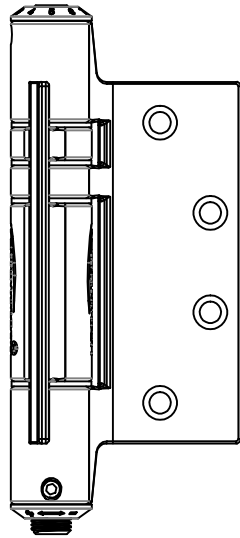

ANGULAR RANGE : OPENING 90°~CLOSED

Units: mm

REV. DATE	2019-JUN-18
-----------	-------------

3in1 Auto Door-Closer Hinge
Hinge@waterson.com

NAME: 3in1 Auto Door-Closer Hinge		Material: SUS 304 Stainless steel	
Pivot Height: (5 KNUCKLES)	Template Size: 4.5"(H)x4.5"(W)	Standard: ANSI A156.7	
Model NO.: 450131	Serial NO.: K51M	Door thickness: 50.8mm (2")	

K51M-450 (4.5H*4.5W)

DOOR OPENING (90 DEGREE)

DOOR CLOSED (0 DEGREE)

DOOR CLOSED (FULLY)

DATE: 2019-JUL-17

K51M-6-4.5-4.5

OPENING 90°

CLOSED 0°