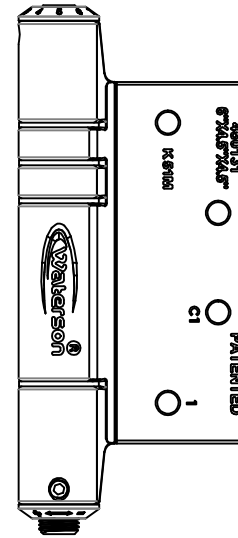

ANGULAR RANGE : OPENING 90°~CLOSED

Units: mm

REV. DATE	2019-JUN-18
-----------	-------------

3in1 Auto Door-Closer Hinge
Hinge@waterson.com

NAME: 3in1 Auto Door-Closer Hinge		Material: SUS 304 Stainless steel	
Pivot Height: (5 KNUCKLES)	Template Size: 4.5"(H)x4.5"(W)	Standard: ANSI A156.7	
Model NO.: 450131	Serial NO.: K51M	Door thickness: 50.8mm (2")	

K51M-450 (4.5H*4.5W)

DOOR OPENING (90 DEGREE)

DOOR CLOSED (0 DEGREE)

DOOR CLOSED (FULLY)

DATE: 2019-JUL-17

K51M-6-4.5-4.5

OPENING 90°

CLOSED 0°