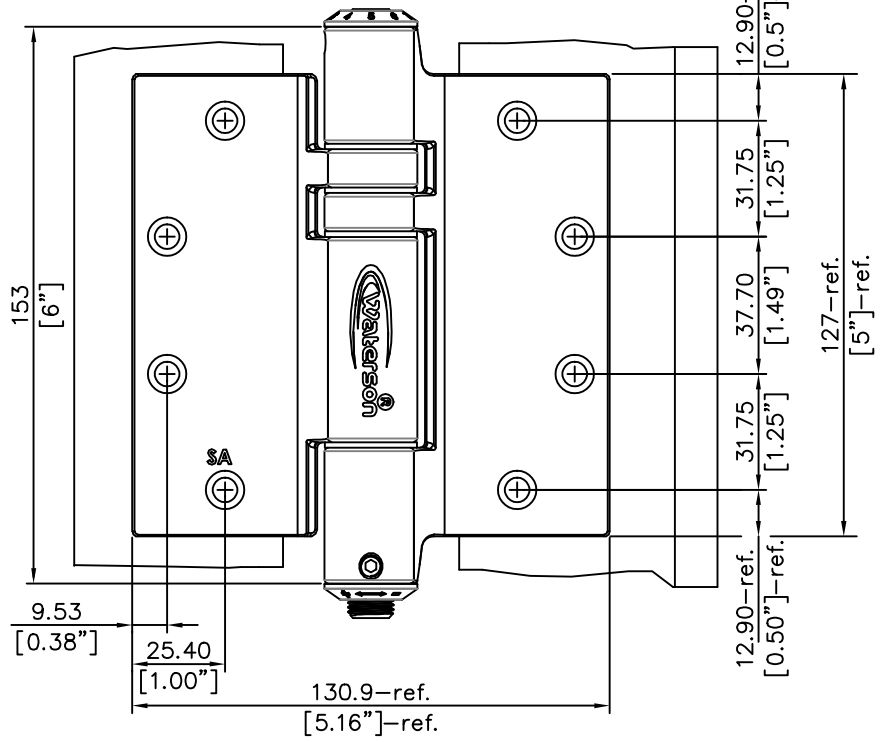

ANGULAR RANGE : OPENING 90°~CLOSED

Units: mm

REV. DATE

2019-JUN-18

3in1 Auto Door-Closer Hinge  
Hinge@waterson.com

NAME:  
3in1 Auto Door-Closer Hinge

Pivot Height:  
(5 KNUCKLES)

Model NO.:  
500151

Material:  
SUS 304 Stainless steel

Template Size:  
5"(H)x5"(W)

Serial NO.:  
K51M

Standard:  
ANSI A156.7

Door thickness:  
57.2mm (2.25")

K51M-500  
 (5H\*5W-4.83 t)

DOOR OPENING (90 DEGREE)

DOOR CLOSED (0 DEGREE)