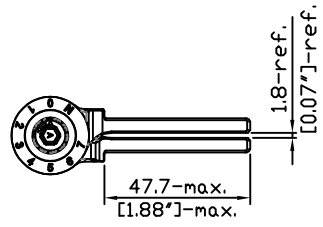

ANGULAR RANGE : OPENING 90°~CLOSED

Units: mm

REV. DATE

2019-JUN-18

3in1 Auto Door-Closer Hinge  
Hinge@waterson.com

NAME:  
3in1 Auto Door-Closer Hinge

Pivot Height:  
(5 KNUCKLES)

Model NO.:  
500151

Material:  
SUS 304 Stainless steel

Template Size:  
5"(H)x5"(W)

Serial NO.:  
K51M

Standard:  
ANSI A156.7

Door thickness:  
57.2mm (2.25")

K51M-500  
 (5H\*5W-4.83 t)

DOOR OPENING (90 DEGREE)

DOOR CLOSED (0 DEGREE)