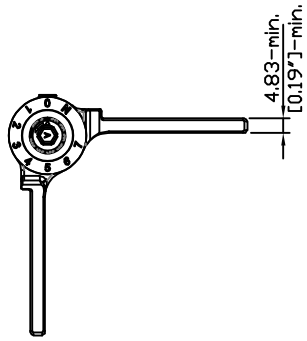

ANGULAR RANGE : OPENING 90°~CLOSED

Units: mm

REV. DATE

2019-JUN-18

3in1 Auto Door-Closer Hinge  
Hinge@waterson.com

NAME:  
3in1 Auto Door-Closer Hinge

Pivot Height:  
(5 KNUCKLES)

Model NO.:  
500151

Material:  
SUS 304 Stainless steel

Template Size:  
5"(H)x5"(W)

Serial NO.:  
K51M

Standard:  
ANSI A156.7

Door thickness:  
57.2mm (2.25")

K51M-500  
 (5H\*5W-4.83 t)

DOOR OPENING (90 DEGREE)

DOOR CLOSED (0 DEGREE)