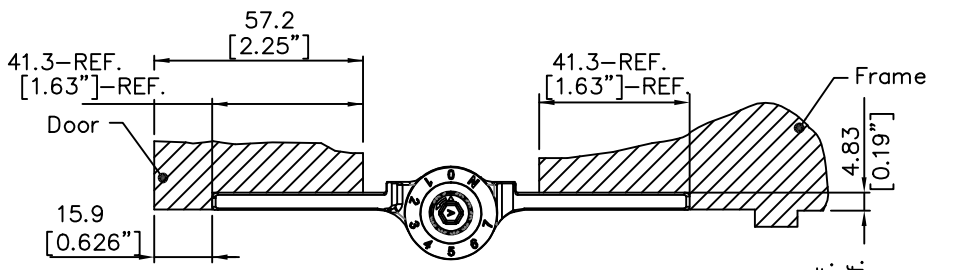

ANGULAR RANGE : OPENING 90°~CLOSED

Units: mm

REV. DATE

2019-JUN-18

3in1 Auto Door-Closer Hinge  
Hinge@waterson.com

NAME:  
3in1 Auto Door-Closer Hinge

Pivot Height:  
(5 KNUCKLES)

Model NO.:  
500151

Material:  
SUS 304 Stainless steel

Template Size:  
5"(H)x5"(W)

Serial NO.:  
K51M

Standard:  
ANSI A156.7

Door thickness:  
57.2mm (2.25")

K51M-500  
 (5H\*5W-4.83 t)

DOOR OPENING (90 DEGREE)

DOOR CLOSED (0 DEGREE)