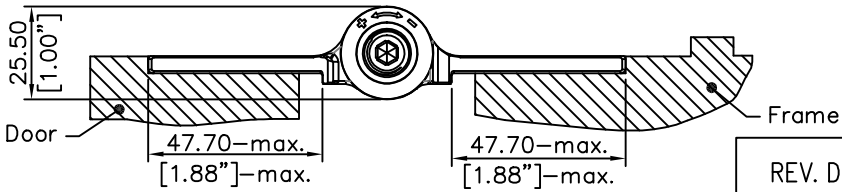

ANGULAR RANGE : OPENING 90°~CLOSED

Units: mm

REV. DATE

2019-JUN-18

3in1 Auto Door-Closer Hinge  
Hinge@waterson.com

NAME:  
3in1 Auto Door-Closer Hinge

Pivot Height:  
(5 KNUCKLES)

Model NO.:  
500151

Material:  
SUS 304 Stainless steel

Template Size:  
5"(H)x5"(W)

Serial NO.:  
K51M

Standard:  
ANSI A156.7

Door thickness:  
57.2mm (2.25")

K51M-500  
 (5H\*5W-4.83 t)

DOOR OPENING (90 DEGREE)

DOOR CLOSED (0 DEGREE)