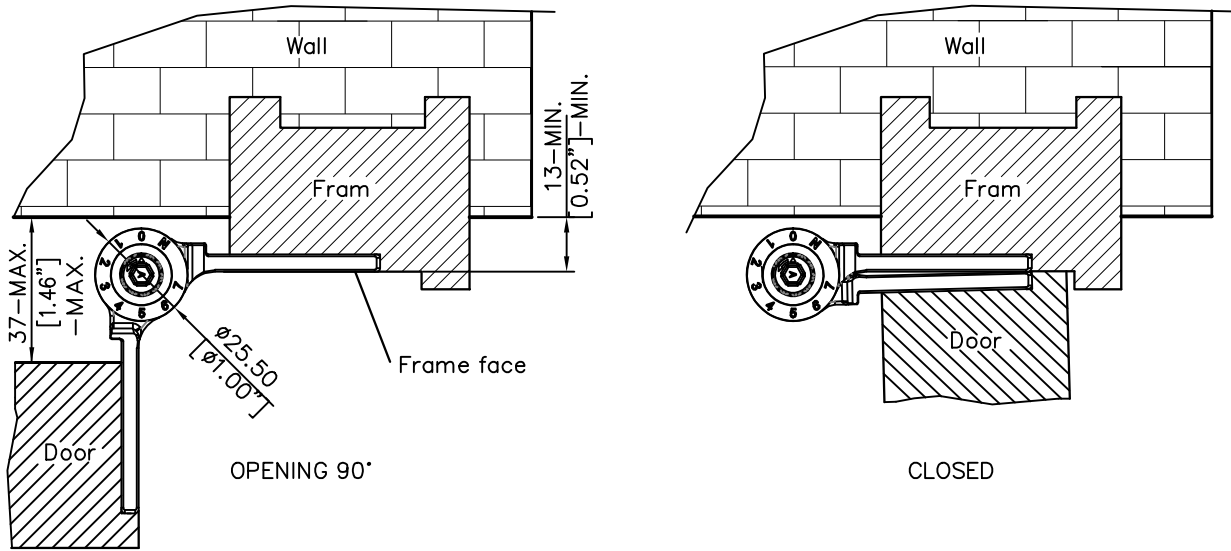

ANGULAR RANGE : OPENING 90°~CLOSED

Units: mm

REV. DATE

2019-JUN-18

3in1 Auto Door-Closer Hinge  
Hinge@waterson.com

NAME:  
3in1 Auto Door-Closer Hinge

Pivot Height:  
(5 KNUCKLES)

Model NO.:  
500151

Material:  
SUS 304 Stainless steel

Template Size:  
5"(H)x5"(W)

Serial NO.:  
K51M

Standard:  
ANSI A156.7

Door thickness:  
57.2mm (2.25")

K51M-500  
 (5H\*5W-4.83 t)

DOOR OPENING (90 DEGREE)

DOOR CLOSED (0 DEGREE)

DOOR CLOSED (FULLY)