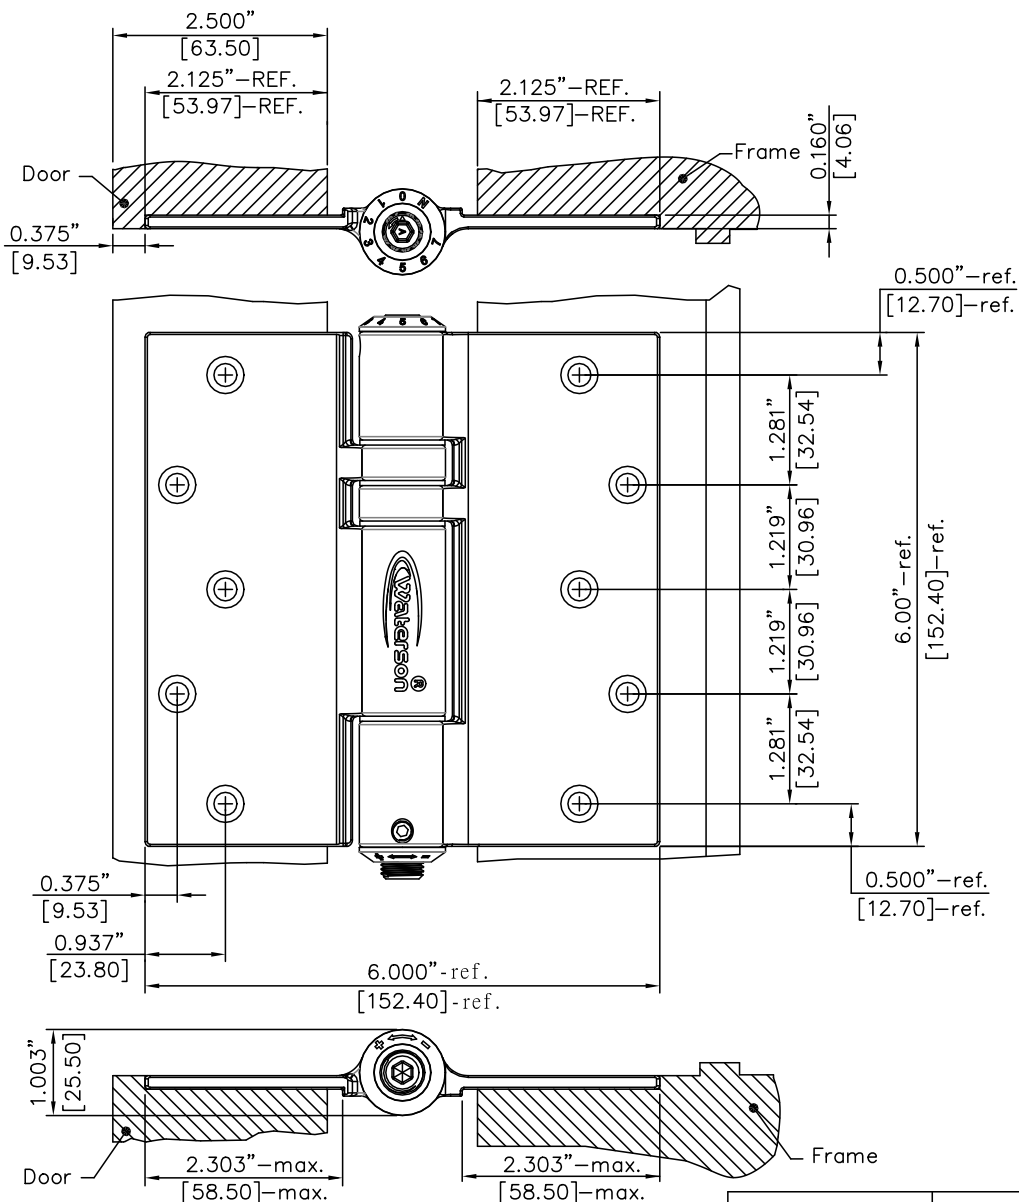

ANGULAR RANGE : OPENING 90°~CLOSED

Inch
mm

REV. DATE

2020-AUG-24

Waterson Closer Hinge System
Hinges@watersonusa.com

NAME:
3in1 Waterson Closer Hinge System

Pivot Height:
6"

Model NO.:
600141

Material:
SUS 304 Stainless steel

Template Size:
6"(H)x6"(W)

Serial NO.:
K51M

Standard:
ANSI A156.7

Door thickness:
63.5mm (2-1/2")