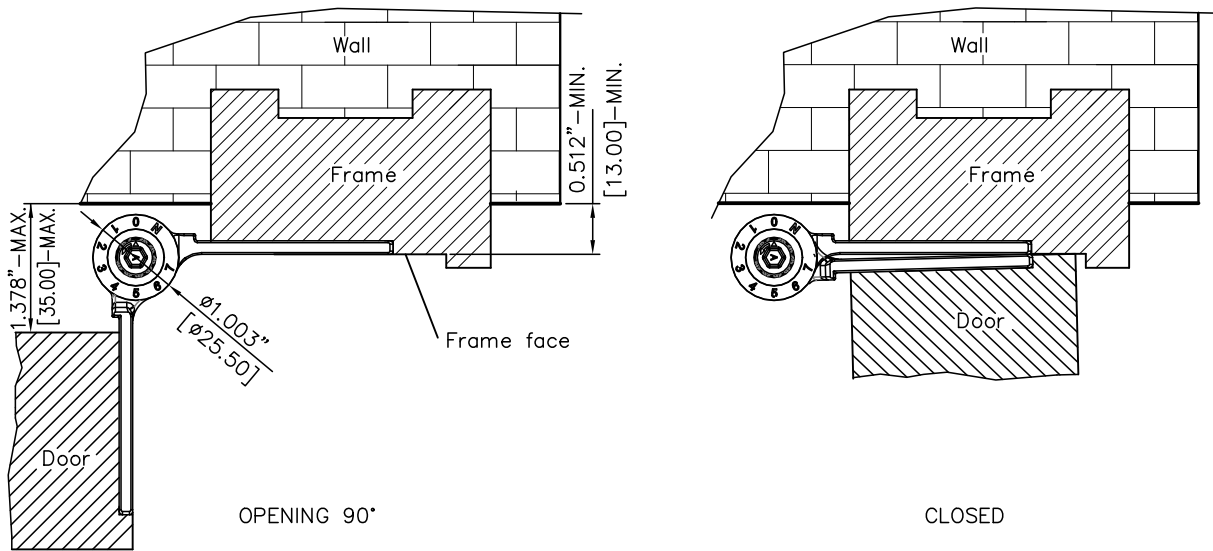

ANGULAR RANGE : OPENING 90°~CLOSED

Inch
mm

REV. DATE

2020-AUG-24

Waterson Closer Hinge System
Hinges@watersonusa.com

NAME:
3in1 Waterson Closer Hinge System

Pivot Height:
6"

Model NO.:
600141

Material:
SUS 304 Stainless steel

Template Size:
6"(H)x6"(W)

Serial NO.:
K51M

Standard:
ANSI A156.7

Door thickness:
63.5mm (2-1/2")