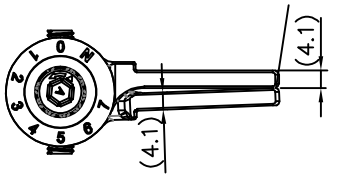

3in1 Auto Door-Closer Hinge
Hinge@waterson.com

NAME: 3in1 Auto Door-Closer Hinge		Material: 304 Stainless steel
Pivot Height: (5 KNUCKLES)	Template Size: 6" x 4"	Standard: ANSI A156.7
Model NO.:	Serial NO.:	Door thickness:
640141	K51M	40mm

Fully closed position

0° closed position

90° opened position