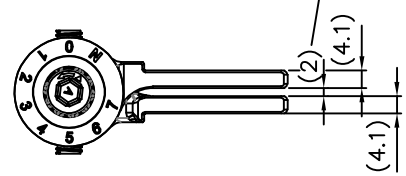

3in1 Auto Door-Closer Hinge
Hinge@waterson.com

NAME: 3in1 Auto Door-Closer Hinge		Material: 304 Stainless steel
Pivot Height: (5 KNUCKLES)	Template Size: 6" x 4"	Standard: ANSI A156.7
Model NO.:	Serial NO.:	Door thickness:
640141	K51M	40mm

Fully closed position

0° closed position

90° opened position