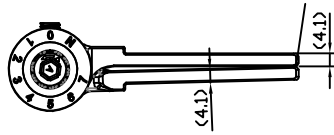

3in1 Auto Door-Closer Hinge
Hinge@waterson.com

NAME: 3in1 Auto Door-Closer Hinge		Material: 304 Stainless steel	
Pivot Height: (5 KNUCKLES)	Template Size: 6" x 6"	Standard: ANSI A156.7	
Model NO.:	Serial NO.:	Door thickness:	
600141	K51M	60mm	

K51M-660

Fully closed position

0° closed position

90° opened position