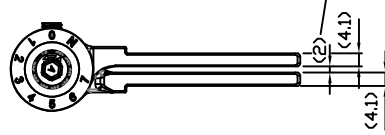

3in1 Auto Door-Closer Hinge
Hinge@waterson.com

NAME: 3in1 Auto Door-Closer Hinge		Material: 304 Stainless steel	
Pivot Height: (5 KNUCKLES)	Template Size: 6" x 6"	Standard: ANSI A156.7	
Model NO.:	Serial NO.:	Door thickness:	
600141	K51M	60mm	

K51M-660

Fully closed position

0° closed position

90° opened position