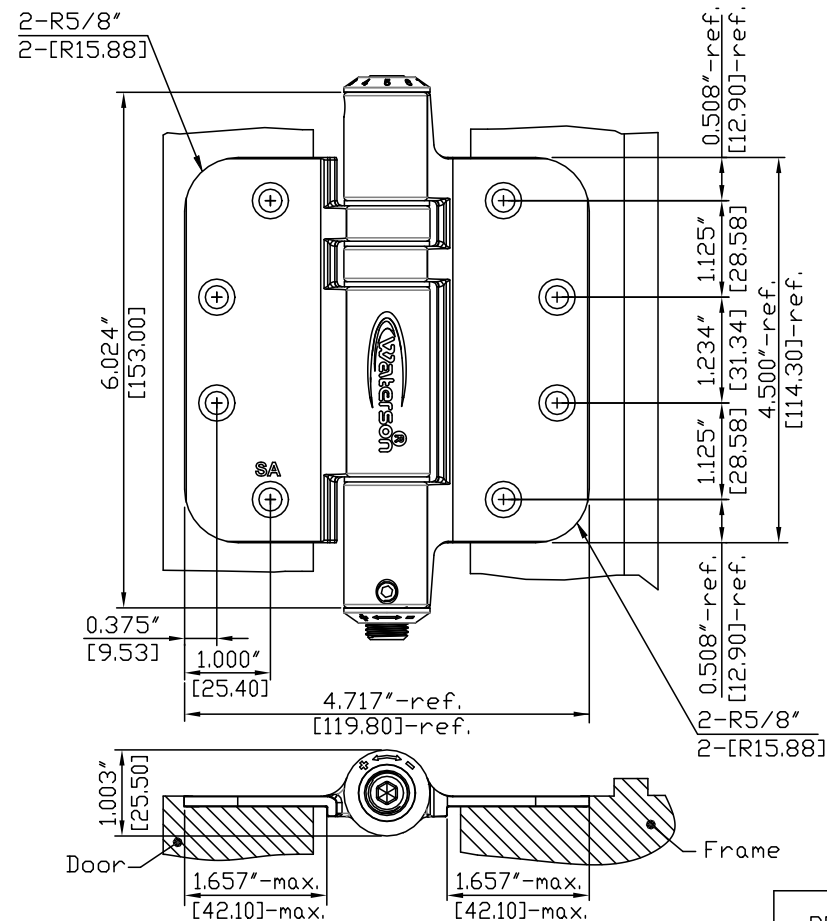

ANGULAR RANGE : OPENING 90°~CLOSED

inch
[mm]

REV.	DATE
	2021-SEP-15

NAME: Waterson Full Mortise Hinge		Material: SUS 304 Stainless steel	
Pivot Height: 6"	Template Size: 4.5"(H)x4.5"(W)-R5/8"	Standard: ANSI A156.7	
Model NO.:	Serial NO.:	Door thickness:	
450131	K51M	1-3/4" (44.45mm)	