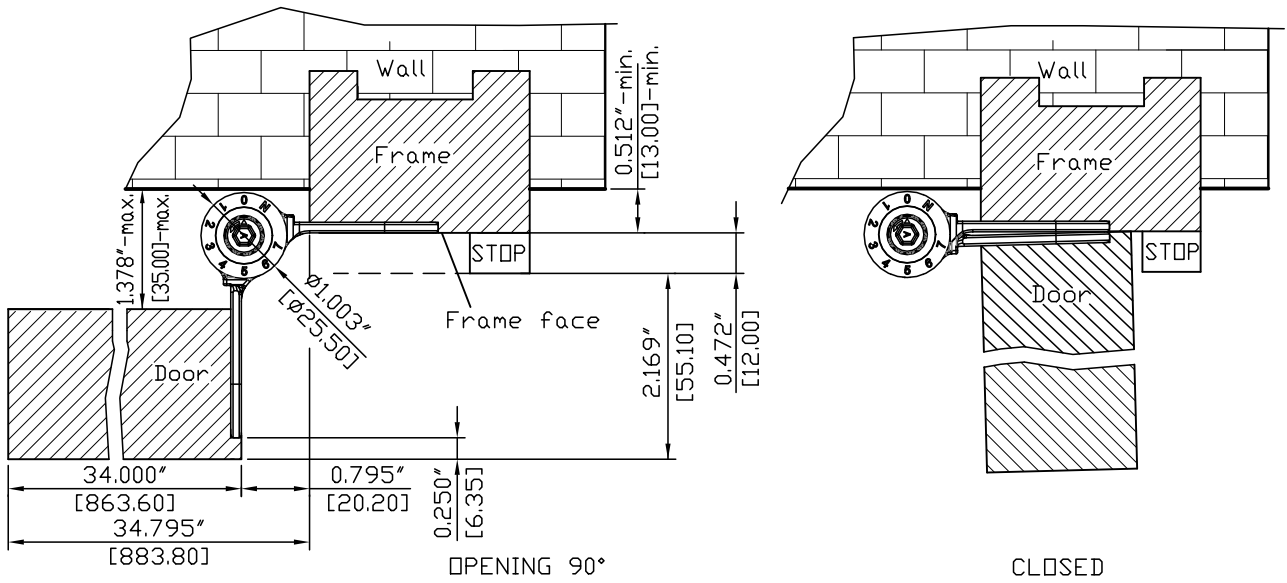

ANGULAR RANGE : OPENING 90°~CLOSED

inch
[mm]

REV.	DATE
	2021-SEP-15

NAME: Waterson Full Mortise Hinge		Material: SUS 304 Stainless steel	
Pivot Height: 6"	Template Size: 4.5"(H)x4.5"(W)-R5/8"	Standard: ANSI A156.7	
Model NO.:	Serial NO.:	Door thickness:	
450131	K51M	1-3/4" (44.45mm)	