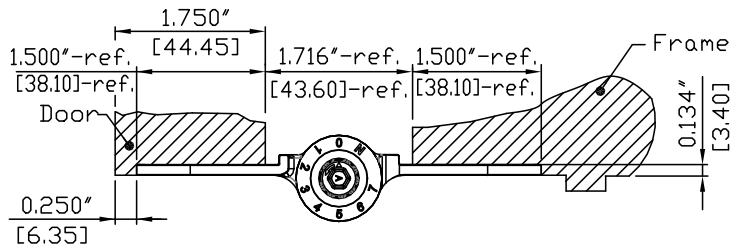

ANGULAR RANGE : OPENING 90°~CLOSED

inch
[mm]

REV.	DATE
	2021-SEP-15

NAME: Waterson Full Mortise Hinge		Material: SUS 304 Stainless steel	
Pivot Height: 6"	Template Size: 4.5"(H)x4.5"(W)-R5/8"	Standard: ANSI A156.7	
Model NO.:	Serial NO.:	Door thickness:	
450131	K51M	1-3/4" (44.45mm)	