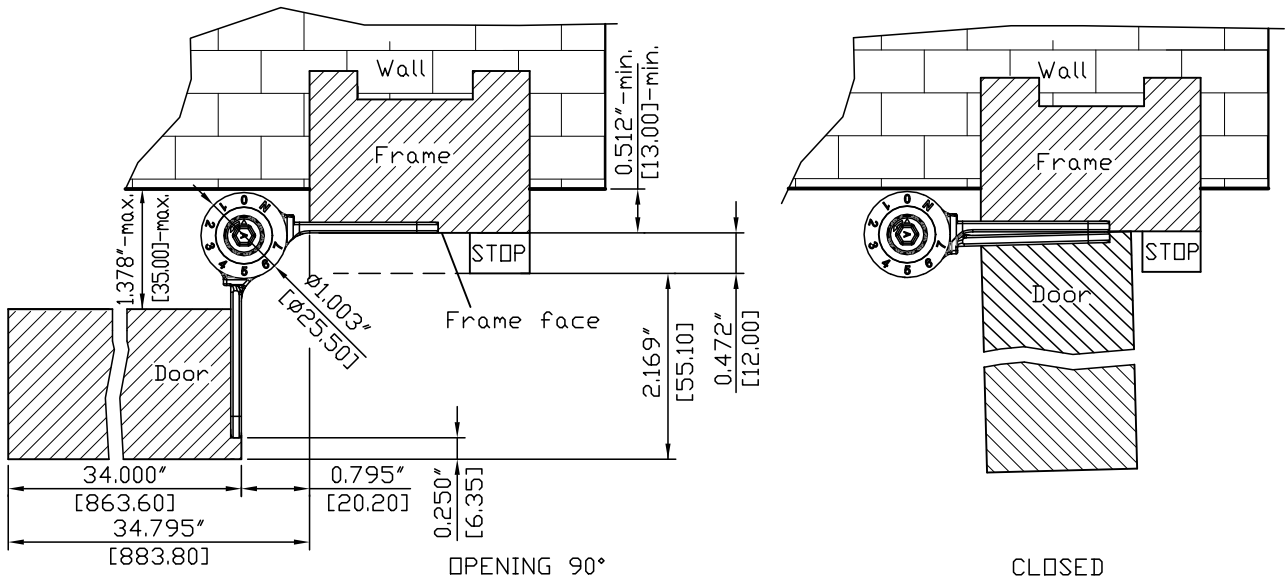

ANGULAR RANGE : OPENING 90°~CLOSED

inch
[mm]

REV. DATE	2021-SEP-15
-----------	-------------

Waterson®
Waterson Closer Hinge System
Hinges@watersonusa.com

NAME: Waterson Full Mortise Hinge		Material: SUS 304 Stainless steel	
Pivot Height: 6"	Template Size: 4.5"(H)x4.5"(W)-R1/4"	Standard: ANSI A156.7	
Model NO.:	450131	Serial NO.:	K51M
		Door thickness:	1-3/4" (44.45mm)