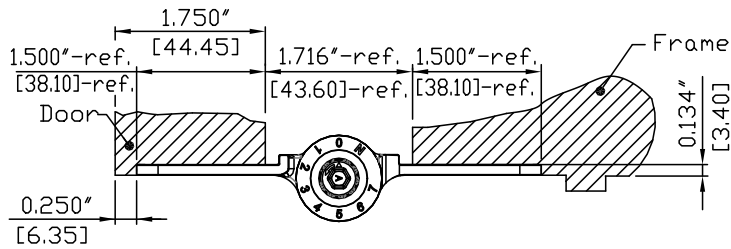

ANGULAR RANGE : OPENING 90°~CLOSED

inch
[mm]

REV. DATE	2021-SEP-15
-----------	-------------

Waterson®
Waterson Closer Hinge System
Hinges@watersonusa.com

NAME: Waterson Full Mortise Hinge		Material: SUS 304 Stainless steel	
Pivot Height: 6"	Template Size: 4.5"(H)x4.5"(W)-R1/4"	Standard: ANSI A156.7	
Model NO.:	450131	Serial NO.:	K51M
		Door thickness:	1-3/4" (44.45mm)