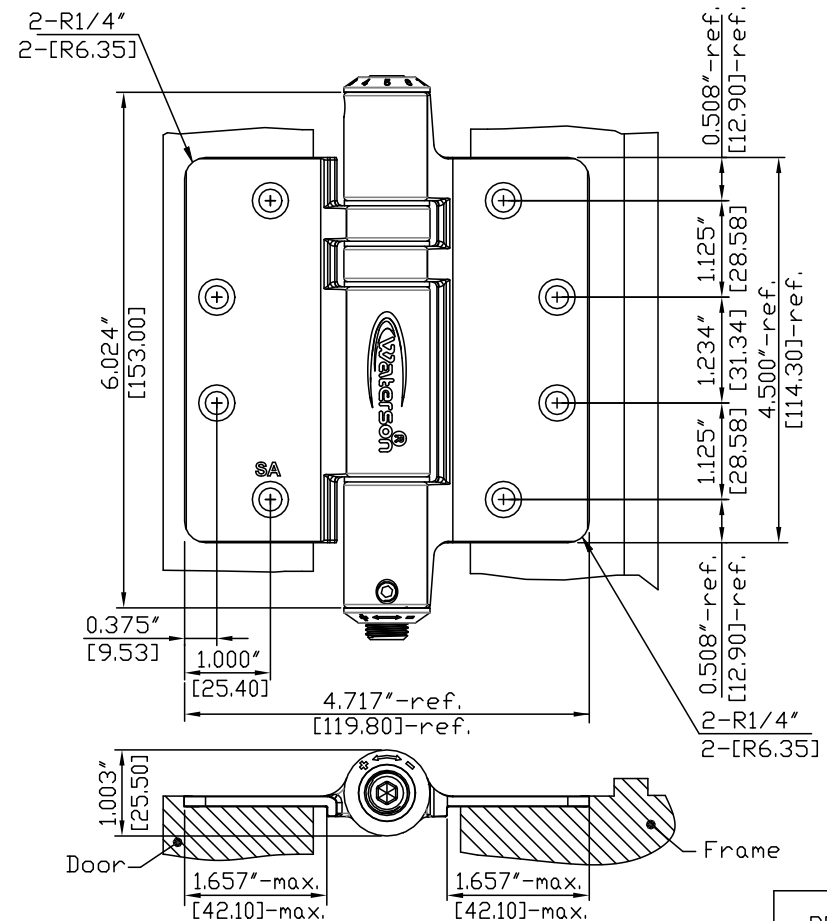

ANGULAR RANGE : OPENING 90°~CLOSED

inch
[mm]

REV. DATE	2021-SEP-15
-----------	-------------

Waterson®
Waterson Closer Hinge System
Hinges@watersonusa.com

NAME: Waterson Full Mortise Hinge		Material: SUS 304 Stainless steel	
Pivot Height: 6"	Template Size: 4.5"(H)x4.5"(W)-R1/4"	Standard: ANSI A156.7	
Model NO.:	450131	Serial NO.:	K51M
		Door thickness:	1-3/4" (44.45mm)