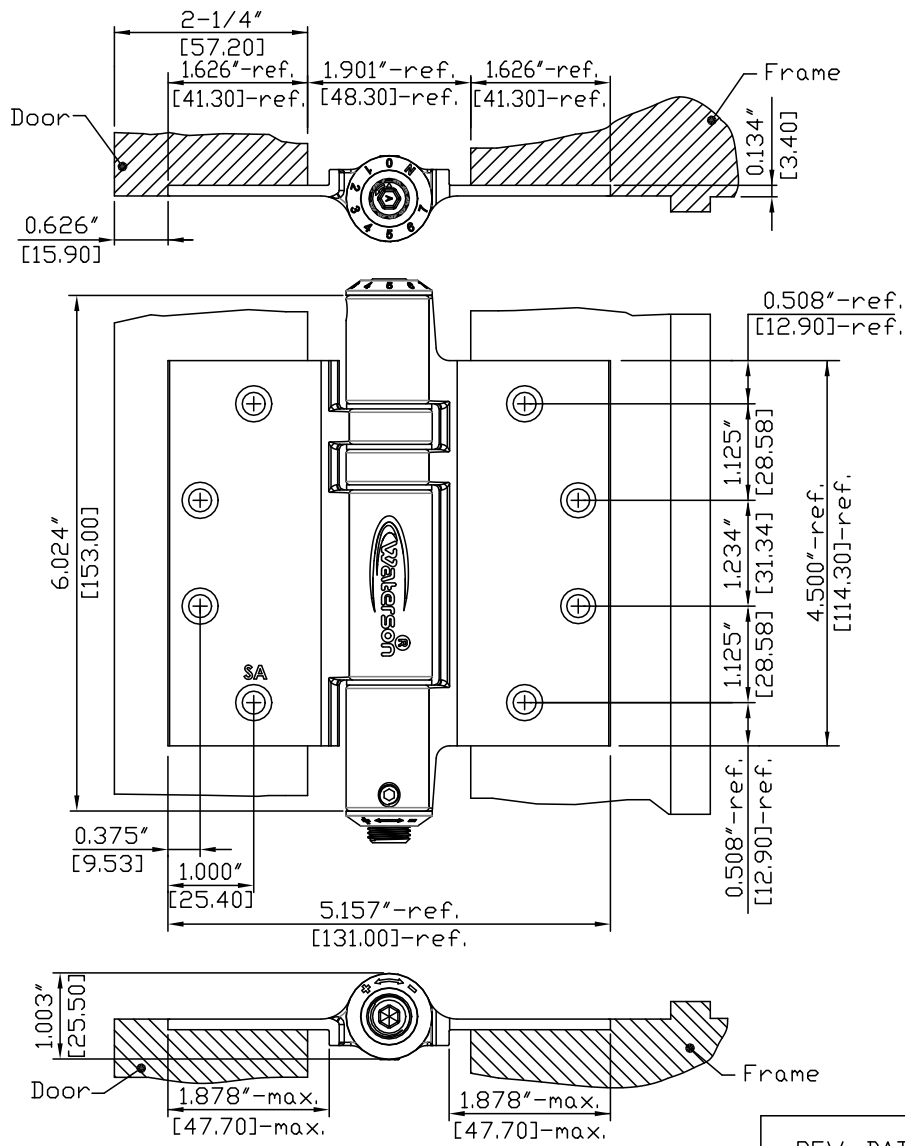

ANGULAR RANGE : OPENING 90°~CLOSED

inch
[mm]

REV. DATE	2021-SEP-27
-----------	-------------

Waterson®
Waterson Closer Hinge System
Hinges@watersonusa.com

NAME: Waterson Full Mortise Hinge		Material: SUS 304 Stainless steel	
Pivot Height: 6"	Template Size: 4.5"(H)x5"(W)	Standard: ANSI A156.7	
Model NO.:	Serial NO.:	Door thickness:	
455131	K51M	2-1/4" (57.20mm)	