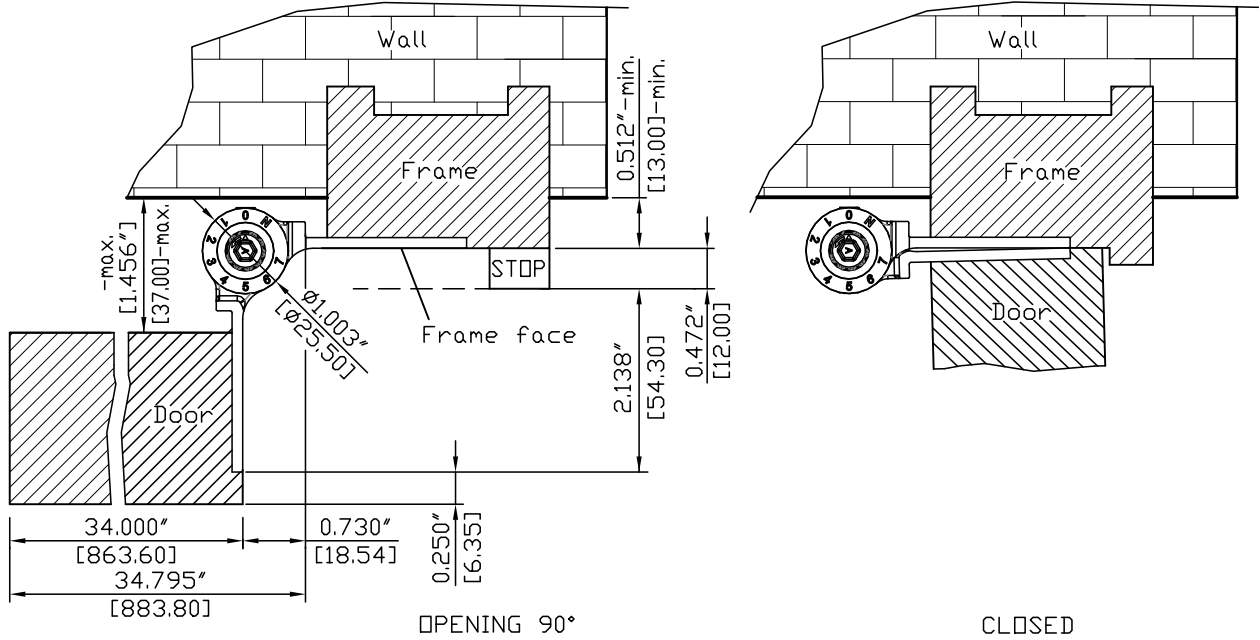

ANGULAR RANGE : OPENING 90°~CLOSED

inch
[mm]

REV. DATE	2021-SEP-27
-----------	-------------

Waterson®
Waterson Closer Hinge System
Hinges@watersonusa.com

NAME: Waterson Full Mortise Hinge		Material: SUS 304 Stainless steel	
Pivot Height: 6"	Template Size: 4.5"(H)x5"(W)	Standard: ANSI A156.7	
Model NO.:	Serial NO.:	Door thickness:	
455131	K51M	2-1/4" (57.20mm)	