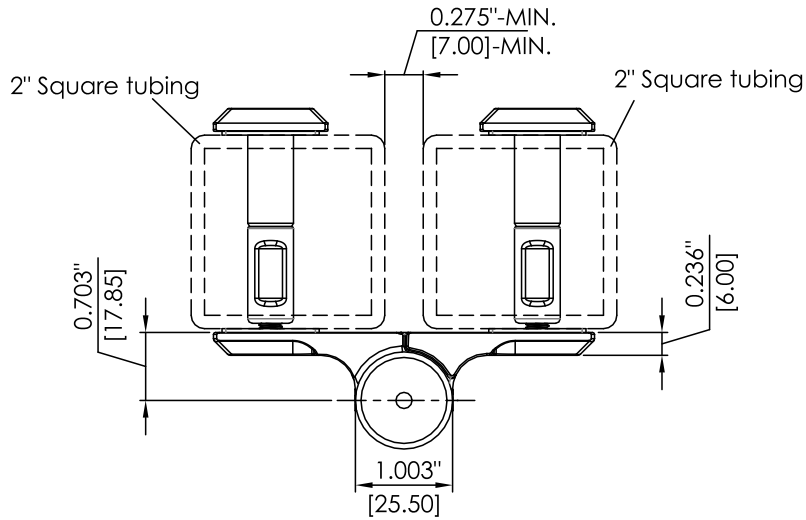

Holes diameter of tube : 14mm(9/16")

Inch  
mm

REV. DATE 2021-MAY-17

Waterson Closer Hinge System  
Hinges@watersonusa.com

NAME:  
Waterson Gate Closer Hinge

Pivot Height:  
6"

Model NO.:  
540161

Material: (材質)  
304 / 316 Stainless steel

Template Size:  
5" x 4"

Serial NO.:  
K51P

Standard:  
—

Square tubing size :  
2" sq. x 2" sq.