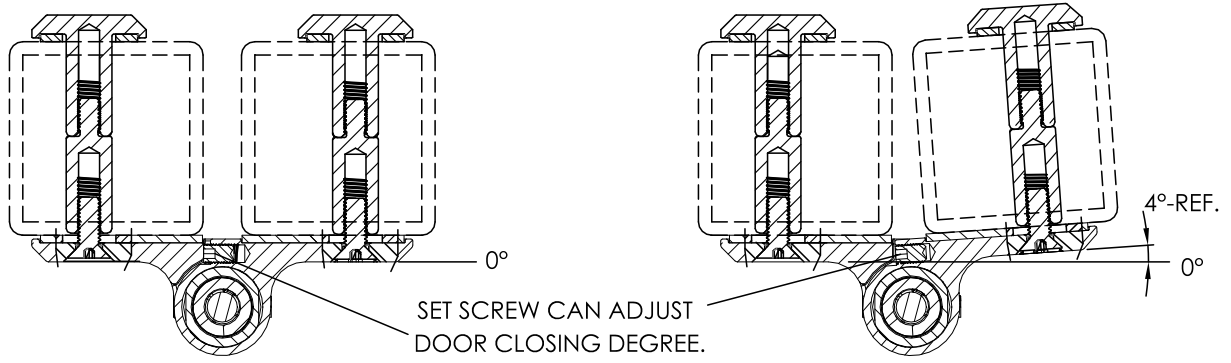

Holes diameter of tube : 14mm(9/16")

Inch  
mm

REV. DATE 2021-MAY-17

Waterson Closer Hinge System  
Hinges@watersonusa.com

NAME:  
Waterson Gate Closer Hinge

Pivot Height:  
6"

Model NO.:  
540161

Material: (材質)  
304 / 316 Stainless steel

Template Size:  
5" x 4"

Serial NO.:  
K51P

Standard:  
—

Square tubing size :  
2" sq. x 2" sq.