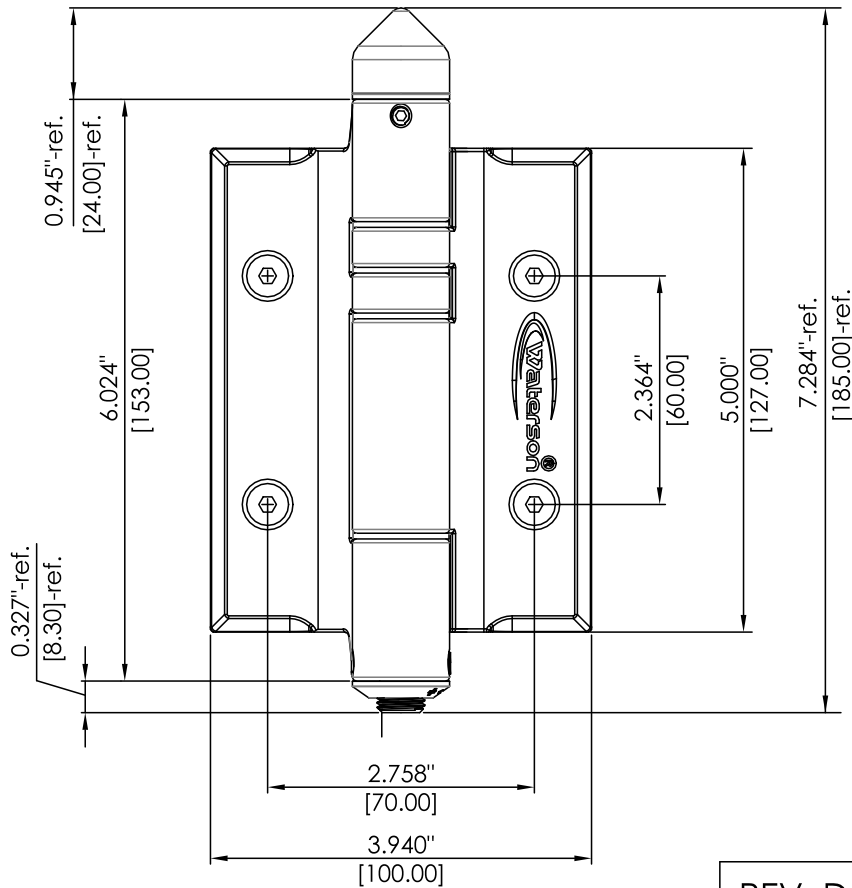

Holes diameter of tube : 14mm(9/16")

Inch  
mm

REV. DATE 2021-MAY-17

Waterson Closer Hinge System  
Hinges@watersonusa.com

NAME:  
Waterson Gate Closer Hinge

Pivot Height:  
6"

Model NO.:  
540161

Material: (材質)  
304 / 316 Stainless steel

Template Size:  
5" x 4"

Serial NO.:  
K51P

Standard:  
—

Square tubing size :  
2" sq. x 2" sq.