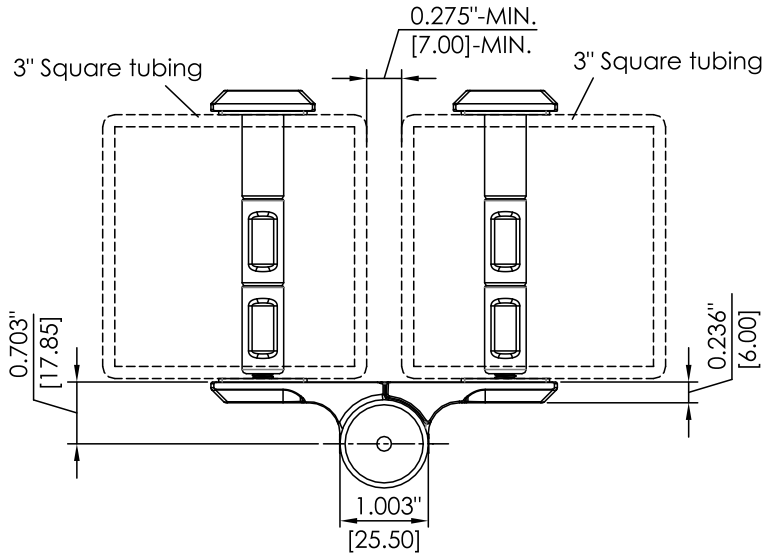

Holes diameter of tube : 14mm(9/16")

Inch
mm

REV. DATE

2021-MAY-17

Waterson Closer Hinge System
Hinges@watersonusa.com

NAME:
3in1 Waterson Gate Closer Hinge System

Material: (材質)
304 / 316 Stainless steel

Pivot Height:
6"

Template Size:
5" x 4"

Standard:
—

Model NO.:
540161

Serial NO.:
K51P

Square tubing size :
3" sq. x 3" sq.