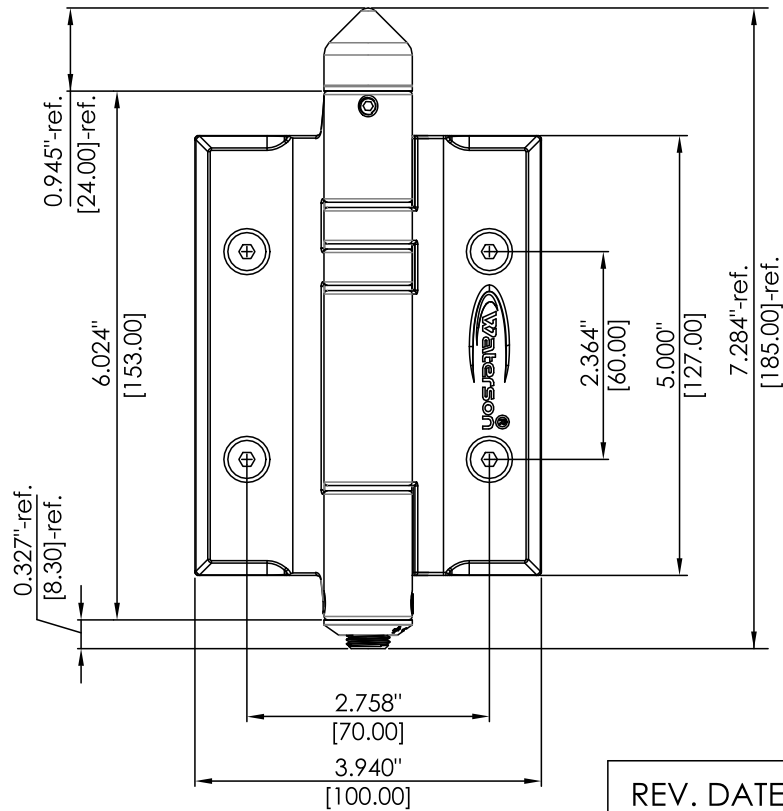

Holes diameter of tube : 14mm(9/16")

Inch
mm

REV. DATE

2021-MAY-17

Waterson Closer Hinge System
Hinges@watersonusa.com

NAME:
3in1 Waterson Gate Closer Hinge System

Material: (材質)
304 / 316 Stainless steel

Pivot Height:
6"

Template Size:
5" x 4"

Standard:
—

Model NO.:
540161

Serial NO.:
K51P

Square tubing size :
3" sq. x 3" sq.