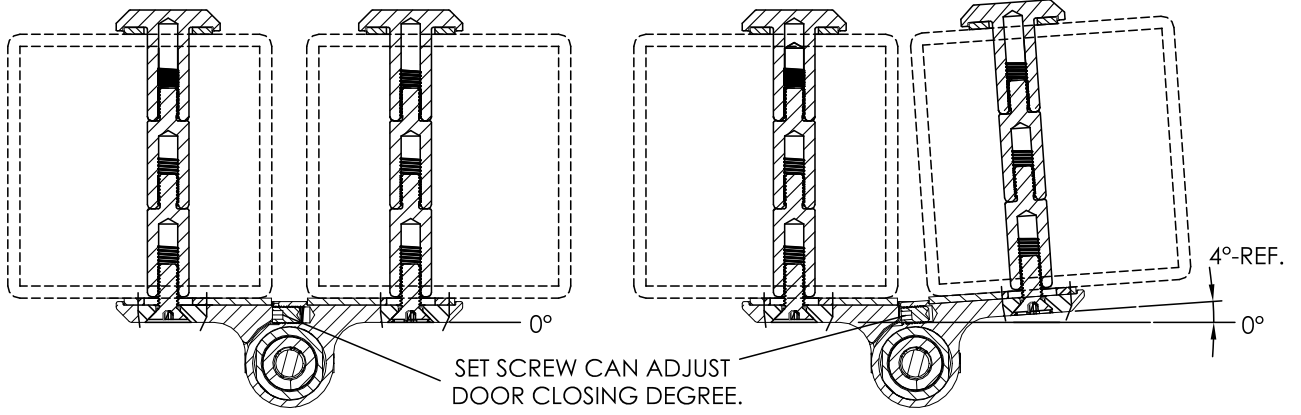

Holes diameter of tube : 14mm(9/16")

Inch
mm

REV. DATE

2021-MAY-17

Waterson Closer Hinge System
Hinges@watersonusa.com

NAME:
3in1 Waterson Gate Closer Hinge System

Material: (材質)
304 / 316 Stainless steel

Pivot Height:
6"

Template Size:
5" x 4"

Standard:
—

Model NO.:
540161

Serial NO.:
K51P

Square tubing size :
3" sq. x 3" sq.