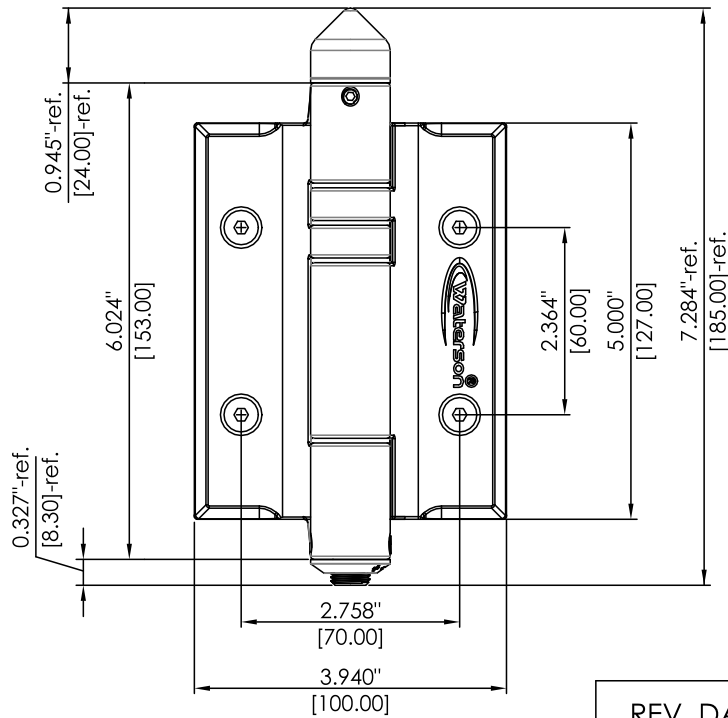

Holes diameter of tube : 14mm(9/16")

Inch  
mm

REV. DATE	2021-MAY-17
-----------	-------------

Waterson Closer Hinge System  
Hinges@watersonusa.com

NAME:  
3in1 Waterson Gate Closer Hinge System

Material: (材質):  
304 / 316 Stainless steel

Pivot Height:  
6"

Template Size:  
5" x 4"

Standard: \_

Model NO.:  
540161

Serial NO.:  
K51P

Square tubing size :  
4" sq. x 2" sq.