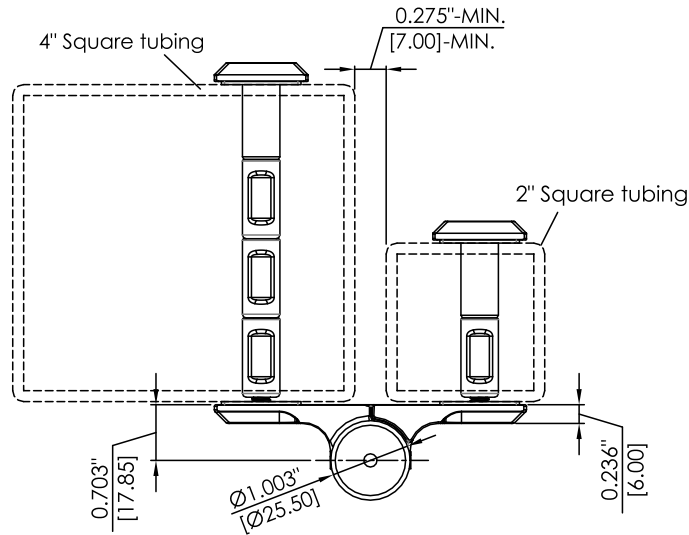

Holes diameter of tube : 14mm(9/16")

Inch  
mm

REV. DATE	2021-MAY-17
-----------	-------------

Waterson Closer Hinge System  
Hinges@watersonusa.com

NAME:  
3in1 Waterson Gate Closer Hinge System

Material: (材質):  
304 / 316 Stainless steel

Pivot Height:  
6"

Template Size:  
5" x 4"

Standard: \_

Model NO.:  
540161

Serial NO.:  
K51P

Square tubing size :  
4" sq. x 2" sq.