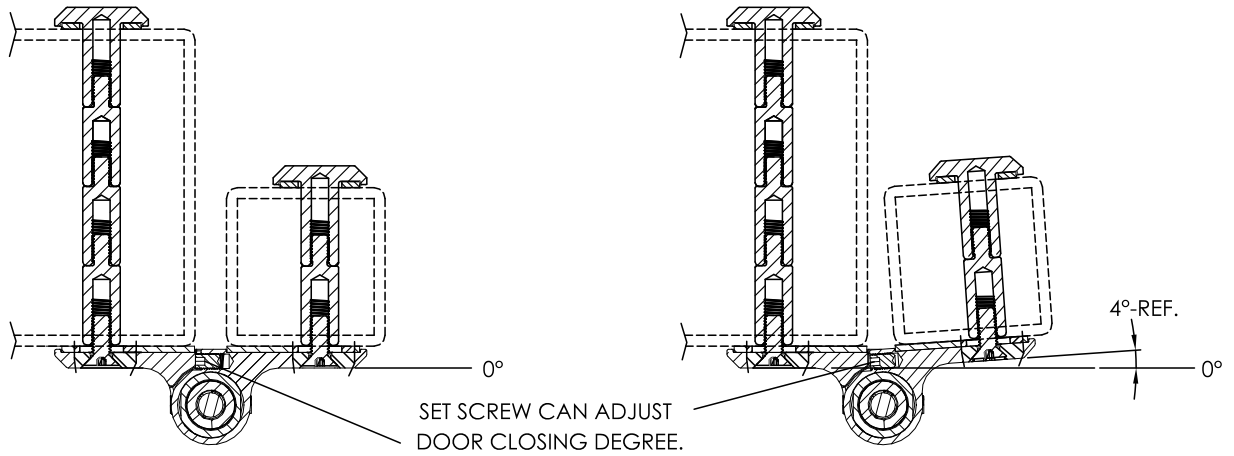

Holes diameter of tube : 14mm(9/16")

Inch  
mm

REV. DATE	2021-MAY-17
-----------	-------------

Waterson Closer Hinge System  
Hinges@watersonusa.com

NAME:  
3in1 Waterson Gate Closer Hinge System

Material: (材質):  
304 / 316 Stainless steel

Pivot Height:  
6"

Template Size:  
5" x 4"

Standard: \_

Model NO.:  
540161

Serial NO.:  
K51P

Square tubing size :  
4" sq. x 2" sq.