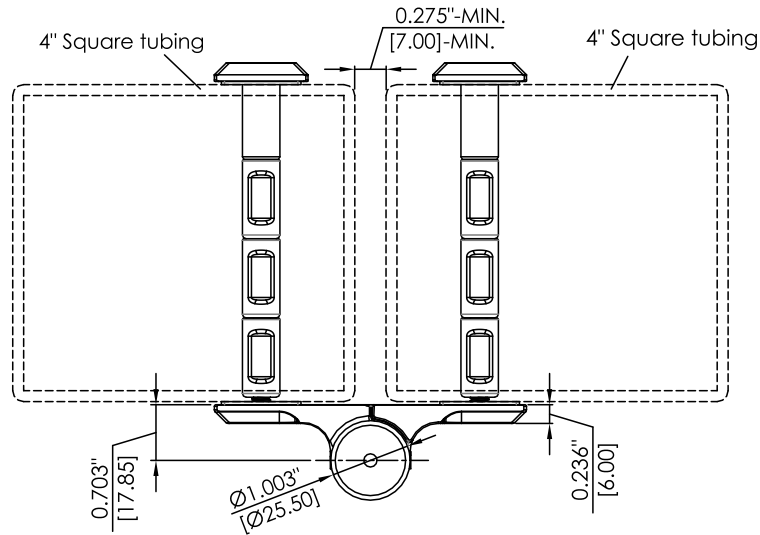

Holes diameter of tube : 14mm(9/16")

Inch  
mm

REV. DATE	2021-MAY-17
-----------	-------------

Waterson Closer Hinge System  
Hinges@watersonusa.com

NAME:  
3in1 Waterson Gate Closer Hinge System

Material: (材質):  
304 / 316 Stainless steel

Pivot Height:  
6"

Template Size:  
5" x 4"

Standard: \_

Model NO.:  
540161

Serial NO.:  
K51P

Square tubing size :  
4" sq. x 4" sq.