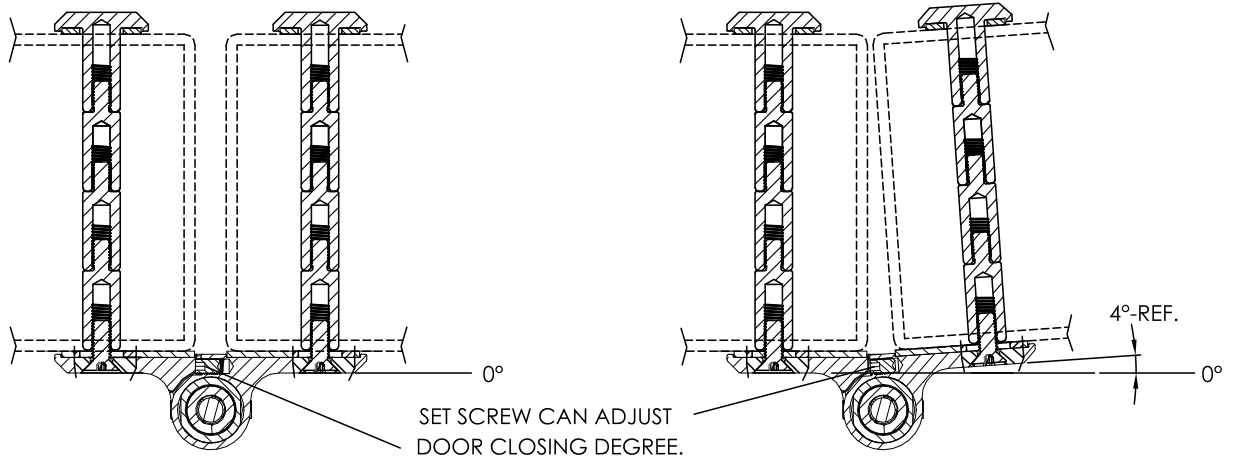

Holes diameter of tube : 14mm(9/16")

Inch  
mm

REV. DATE	2021-MAY-17
-----------	-------------

Waterson Closer Hinge System  
Hinges@watersonusa.com

NAME:  
3in1 Waterson Gate Closer Hinge System

Material: (材質):  
304 / 316 Stainless steel

Pivot Height:  
6"

Template Size:  
5" x 4"

Standard: \_

Model NO.:  
540161

Serial NO.:  
K51P

Square tubing size :  
4" sq. x 4" sq.