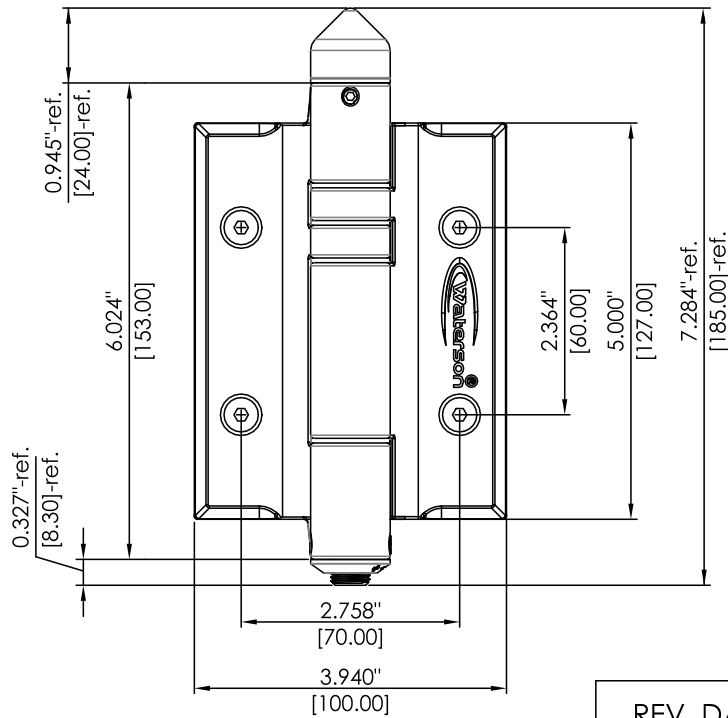

Holes diameter of tube : 14mm(9/16")

Inch  
mm

REV. DATE	2021-MAY-17
-----------	-------------

Waterson Closer Hinge System  
Hinges@watersonusa.com

NAME:  
3in1 Waterson Gate Closer Hinge System

Material: (材質):  
304 / 316 Stainless steel

Pivot Height:  
6"

Template Size:  
5" x 4"

Standard: \_

Model NO.:  
540161

Serial NO.:  
K51P

Square tubing size :  
4" sq. x 4" sq.