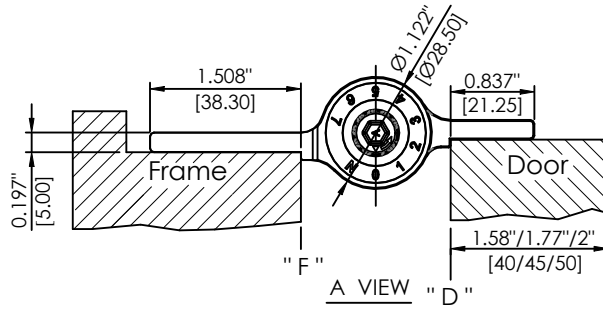

DOOR OPENING (180 DEGREE)

DOOR CLOSED

DOOR CLOSED (0 DEGREE)

DOOR CLOSED (FULLY)

SCREW TYPE	SPEC
Machine Screw	NO.12-24 UNCx1/2" L
Wood Screw	NO.12x1 1/4" L
REV. DATE	2021-FEB-09

inch
mm

Waterson Closer Hinge System
hinges@watersonusa.com

NAME :
Waterson Interfold Closer Hinge

MATERIAL : Aluminum
6061 T6

MODEL NO. :
-

TEMPLATE SIZE :
6"x4.5"

STANDARD :
-

MODEL NO. :
-

SERIAL NO. :
W41K

DOOR THICKNESS :
1.58"/1.77"/2" [40mm/45mm/50mm]