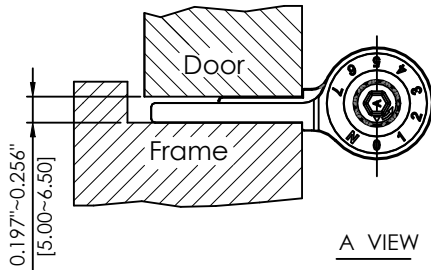

DOOR OPENING (180 DEGREE)

DOOR CLOSED

DOOR CLOSED (0 DEGREE)

DOOR CLOSED (FULLY)

SCREW TYPE	SPEC
Machine Screw	NO.12-24 UNCx1/2" L
Wood Screw	NO.12x1 1/4" L
REV. DATE	2021-FEB-09

inch
mm

Waterson Closer Hinge System
hinges@watersonusa.com

NAME :
Waterson Interfold Closer Hinge

MATERIAL : Aluminum
6061 T6

MODEL NO. :
-

TEMPLATE SIZE :
6"x4.5"

STANDARD :
-

MODEL NO. :
-

SERIAL NO. :
W41K

DOOR THICKNESS :
1.58"/1.77"/2" [40mm/45mm/50mm]