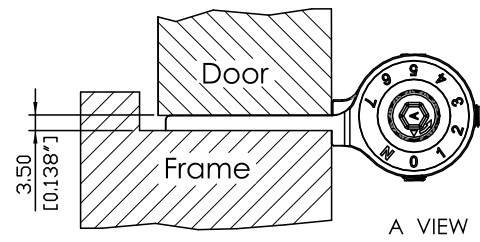

DOOR OPENING (180 DEGREE)

DOOR CLOSED (0 DEGREE)

DOOR CLOSED (FULLY)

Units: mm

REV. DATE

2020-APR-15

Waterson Closer Hinge System
Hinges@watersonusa.com

NAME:
3in1 Waterson Closer Hinge System

Material:
6061 T6

Pivot Height:
6"

Template Size:
6" x 4.5"

Standard:
-

Model NO.:

Serial NO.:

Door thickness:
40mm/45mm/50mm

W41K