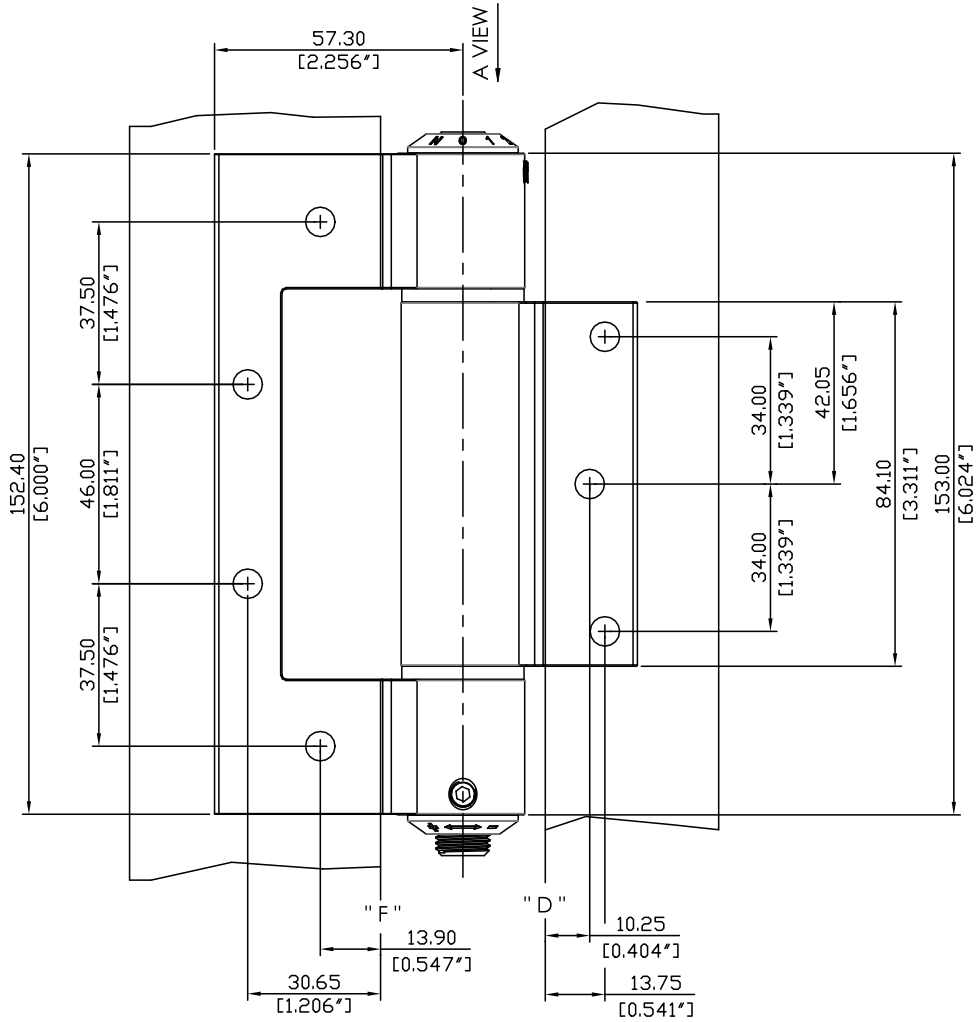

DOOR OPENING (180 DEGREE)

DOOR CLOSED (0 DEGREE)

DOOR CLOSED (FULLY)

Units: mm

REV. DATE

2020-APR-15

Waterson Closer Hinge System
Hinges@watersonusa.com

NAME:
3in1 Waterson Closer Hinge System

Material:
6061 T6

Pivot Height:
6"

Template Size:
6" x 4.5"

Standard:
-

Model NO.:

Serial NO.:

Door thickness:
40mm/45mm/50mm

W41K