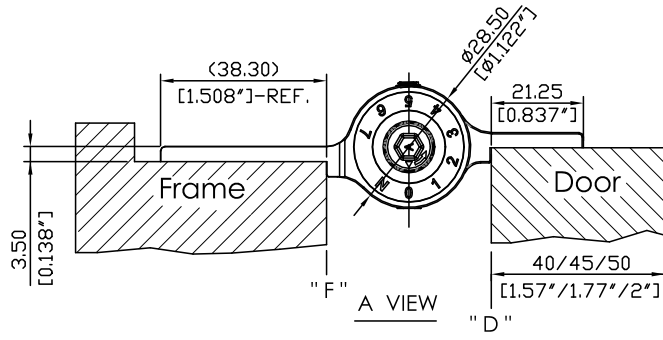

DOOR OPENING (180 DEGREE)

DOOR CLOSED (0 DEGREE)

DOOR CLOSED (FULLY)

Units: mm

REV. DATE

2020-APR-15

Waterson Closer Hinge System
Hinges@watersonusa.com

NAME:
3in1 Waterson Closer Hinge System

Material:
6061 T6

Pivot Height:
6"

Template Size:
6" x 4.5"

Standard:
-

Model NO.:

Serial NO.:

Door thickness:
40mm/45mm/50mm

W41K