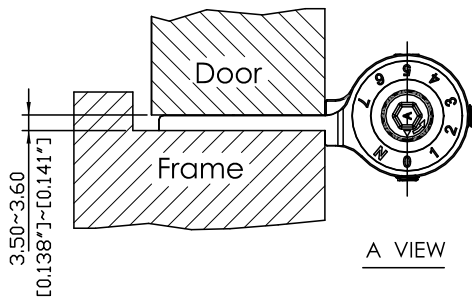

DOOR OPENING (180 DEGREE)

DOOR CLOSED (0 DEGREE)

DOOR CLOSED (FULLY)

Units: mm

REV. DATE

2020-APR-15

Waterson Closer Hinge System
Hinges@watersonusa.com

NAME:
3in1 Waterson Closer Hinge System

Material:
6061 T6

Pivot Height:
6"

Template Size:
6" x 4.5"

Standard:
-

Model NO.:

Serial NO.:

Door thickness:
40mm/45mm/50mm

W41K