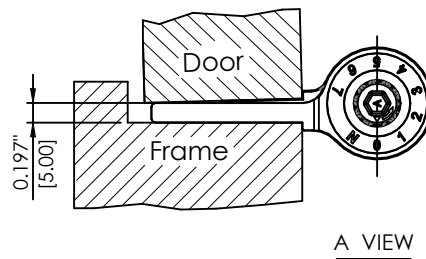

DOOR OPENING (180 DEGREE)

DOOR CLOSED

DOOR CLOSED (0 DEGREE)

DOOR CLOSED (FULLY)

SCREW TYPE	SPEC
Machine Screw	NO.12-24 UNCx1/2" L
Wood Screw	NO.12x1 1/4" L
REV. DATE	2021-FEB-09

inch
mm

Waterson Closer Hinge System
hinges@watersonusa.com

NAME :
Waterson Interfold Closer Hinge

MATERIAL : Aluminum
6061 T6

MODEL NO. :
-

TEMPLATE SIZE :
6"x4.5"

STANDARD :
-

MODEL NO. :
-

SERIAL NO. :
W41K

DOOR THICKNESS :
1.58"/1.77"/2" [40mm/45mm/50mm]