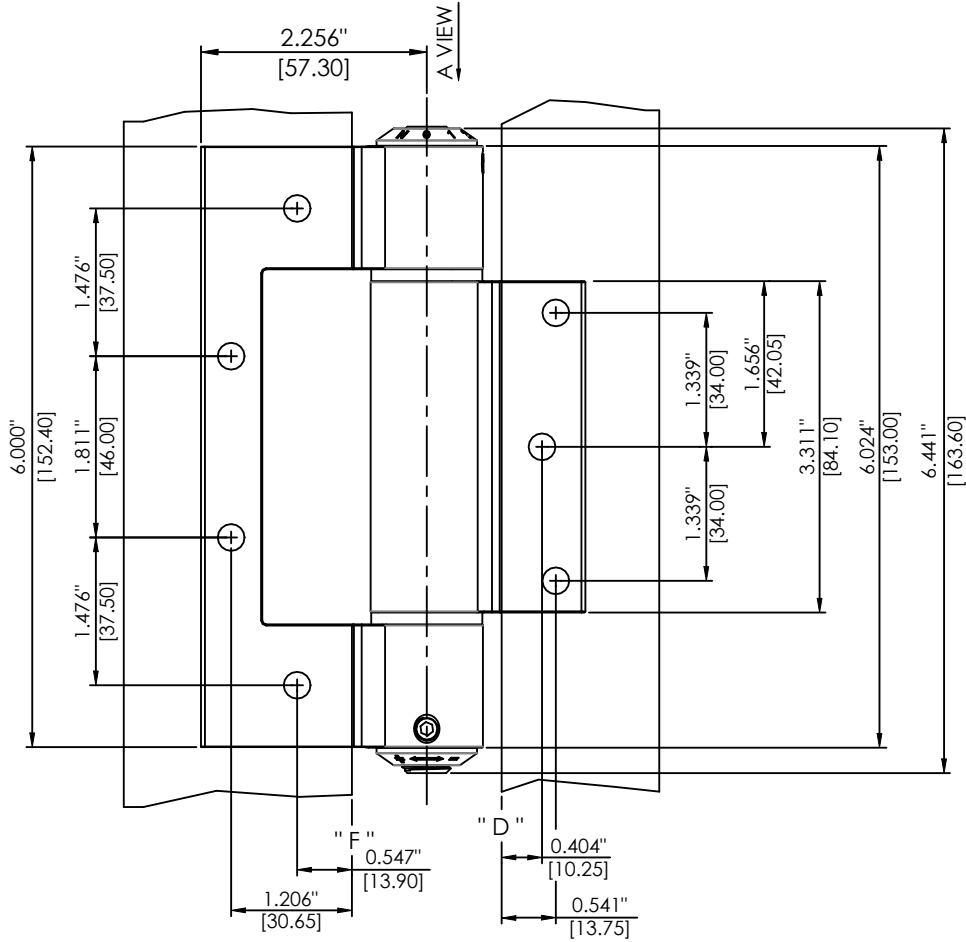

DOOR OPENING (180 DEGREE)

DOOR CLOSED

DOOR CLOSED (0 DEGREE)

DOOR CLOSED (FULLY)

SCREW TYPE	SPEC
Machine Screw	NO.12-24 UNCx1/2" L
Wood Screw	NO.12x1 1/4" L
REV. DATE	2021-FEB-09

inch
mm

Waterson Closer Hinge System
hinges@watersonusa.com

NAME :
Waterson Interfold Closer Hinge

MATERIAL : Aluminum
6061 T6

MODEL NO. :
-

TEMPLATE SIZE :
6"x4.5"

STANDARD :
-

MODEL NO. :
-

SERIAL NO. :
W41K

DOOR THICKNESS :
1.58"/1.77"/2" [40mm/45mm/50mm]