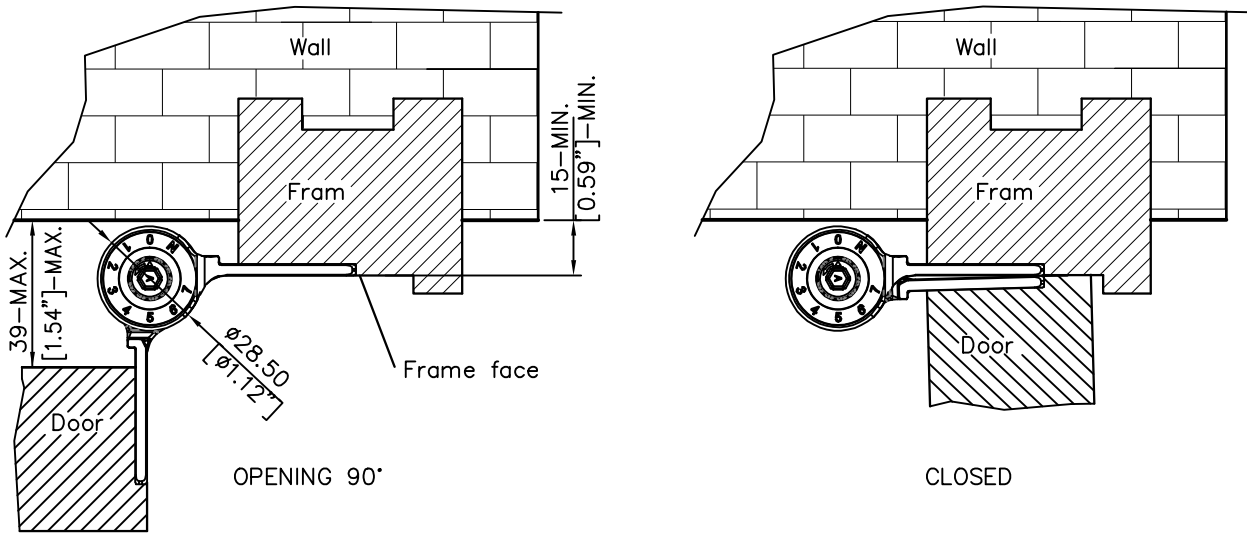

ANGULAR RANGE : OPENING 90°~CLOSED

Units: mm

REV. DATE	2019-JUL-17
-----------	-------------

NAME: 3in1 Auto Door-Closer Hinge		Material: 6061 T6	
Pivot Height: (3 KNUCKLES)	Template Size: 4"(H)x4"(W)	Standard: ANSI A156.7	
Model NO.:	Serial NO.:	Door thickness:	
400131	W41M	44.45mm (1-3/4")	

W41M-400

(4H*4W)

DOOR OPENING (90 DEGREE)

DOOR CLOSED (0 DEGREE)

DOOR CLOSED (FULLY)

DATE:2019-JUL-17

W41M-400
(4H*4W)

DOOR OPENING 180°

DOOR OPENING 90°

DOOR CLOSED 0°