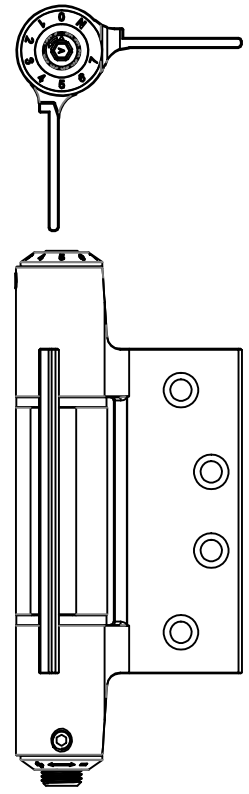

ANGULAR RANGE : OPENING 90°~CLOSED

Units: mm

REV. DATE	2019-JUL-17
-----------	-------------

NAME: 3in1 Auto Door-Closer Hinge		Material: 6061 T6	
Pivot Height: (3 KNUCKLES)	Template Size: 4"(H)x4"(W)	Standard: ANSI A156.7	
Model NO.:	Serial NO.:	Door thickness:	
400131	W41M	44.45mm (1-3/4")	

W41M-400

(4H*4W)

DOOR OPENING (90 DEGREE)

DOOR CLOSED (0 DEGREE)

DOOR CLOSED (FULLY)

DATE:2019-JUL-17

W41M-400
(4H*4W)

DOOR OPENING 180°

DOOR OPENING 90°

DOOR CLOSED 0°