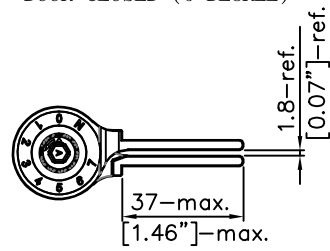

ANGULAR RANGE : OPENING 90°~CLOSED

Units: mm

REV. DATE	2019-JUL-17
-----------	-------------

NAME: 3in1 Auto Door-Closer Hinge		Material: 6061 T6	
Pivot Height: (3 KNUCKLES)	Template Size: 4"(H)x4"(W)	Standard: ANSI A156.7	
Model NO.:	Serial NO.:	Door thickness:	
400131	W41M	44.45mm (1-3/4")	

W41M-400

(4H*4W)

DOOR OPENING (90 DEGREE)

DOOR CLOSED (0 DEGREE)

DOOR CLOSED (FULLY)

DATE:2019-JUL-17

W41M-400
(4H*4W)

DOOR OPENING 180°