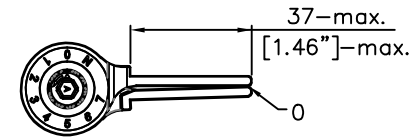

ANGULAR RANGE : OPENING 90°~CLOSED

Units: mm

REV. DATE	2019-JUL-17
-----------	-------------

NAME: 3in1 Auto Door-Closer Hinge		Material: 6061 T6	
Pivot Height: (3 KNUCKLES)	Template Size: 4"(H)x4"(W)	Standard: ANSI A156.7	
Model NO.:	Serial NO.:	Door thickness:	
400131	W41M	44.45mm (1-3/4")	

W41M-400

(4H*4W)

DOOR OPENING (90 DEGREE)

DOOR CLOSED (0 DEGREE)

DOOR CLOSED (FULLY)

DATE:2019-JUL-17

W41M-400
(4H*4W)

DOOR OPENING 180°