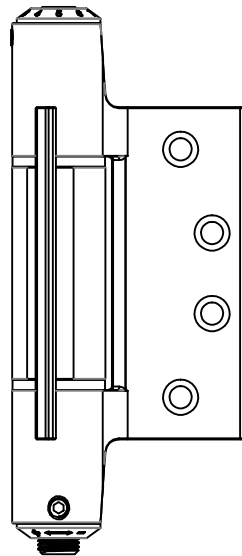

ANGULAR RANGE : OPENING 90°~CLOSED

Units: mm

REV. DATE	2019-JUL-17
-----------	-------------

NAME: 3in1 Auto Door-Closer Hinge		Material: 6061 T6	
Pivot Height: (3 KNUCKLES)	Template Size: 4"(H)x4"(W)	Standard: ANSI A156.7	
Model NO.:	Serial NO.:	Door thickness:	
400131	W41M	44.45mm (1-3/4")	

W41M-400

(4H*4W)

DOOR OPENING (90 DEGREE)

DOOR CLOSED (0 DEGREE)

DOOR CLOSED (FULLY)

DATE:2019-JUL-17

W41M-400
(4H*4W)

DOOR OPENING 180°

DOOR OPENING 90°

DOOR CLOSED 0°