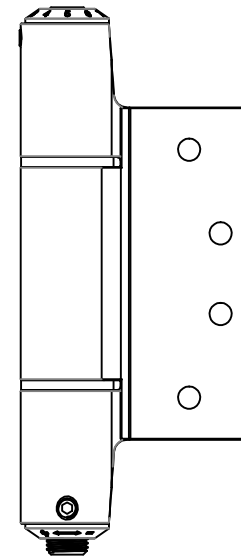

ANGULAR RANGE : OPENING 90°~CLOSED

Units: mm

REV. DATE	2019-JUL-17
-----------	-------------

NAME: 3in1 Auto Door-Closer Hinge		Material: 6061 T6	
Pivot Height: (3 KNUCKLES)	Template Size: 4"(H)x4"(W)	Standard: ANSI A156.7	
Model NO.:	Serial NO.:	Door thickness:	
400131	W41M	44.45mm (1-3/4")	

W41M-400

(4H*4W)

DOOR OPENING (90 DEGREE)

DOOR CLOSED (0 DEGREE)

DOOR CLOSED (FULLY)

DATE:2019-JUL-17

W41M-400
(4H*4W)

DOOR OPENING 180°

DOOR OPENING 90°

DOOR CLOSED 0°