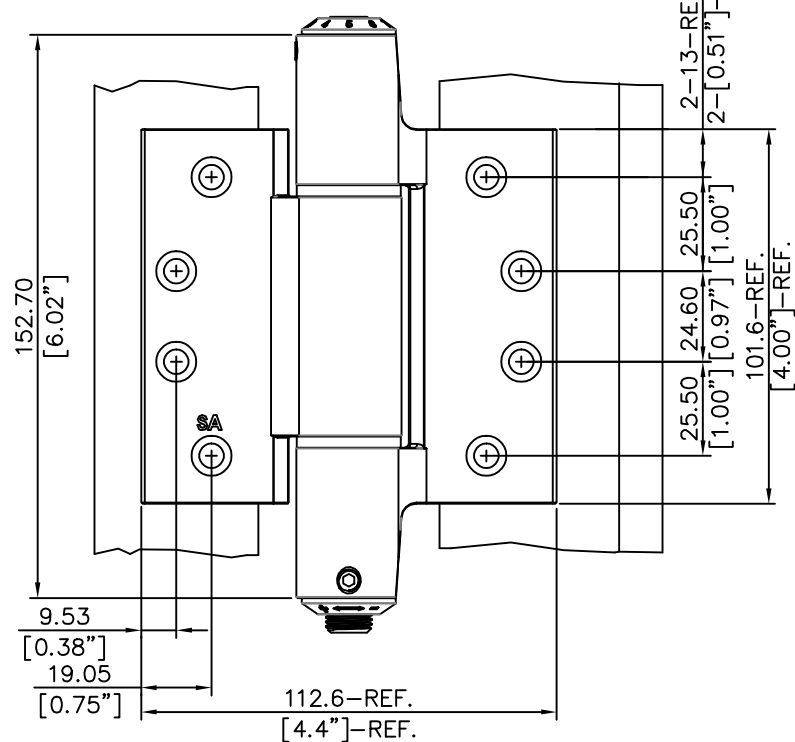

ANGULAR RANGE : OPENING 90°~CLOSED

Units: mm

REV. DATE	2019-JUL-17
-----------	-------------

NAME: 3in1 Auto Door-Closer Hinge		Material: 6061 T6	
Pivot Height: (3 KNUCKLES)	Template Size: 4"(H)x4"(W)	Standard: ANSI A156.7	
Model NO.:	Serial NO.:	Door thickness:	
400131	W41M	44.45mm (1-3/4")	

W41M-400

(4H*4W)

DOOR OPENING (90 DEGREE)

DOOR CLOSED (0 DEGREE)

DOOR CLOSED (FULLY)

DATE:2019-JUL-17

W41M-400
(4H*4W)

DOOR OPENING 180°

DOOR OPENING 90°

DOOR CLOSED 0°