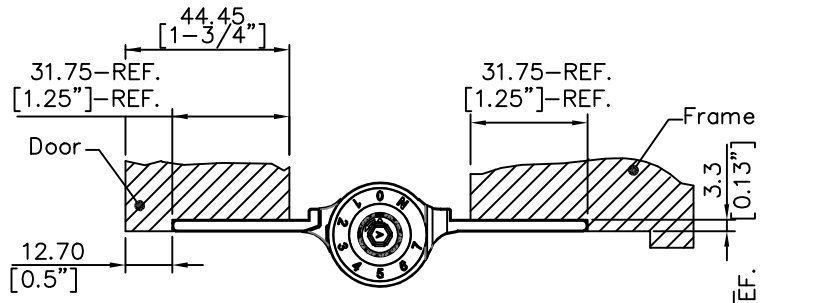

ANGULAR RANGE : OPENING 90°~CLOSED

Units: mm

REV. DATE	2019-JUL-17
-----------	-------------

NAME: 3in1 Auto Door-Closer Hinge		Material: 6061 T6	
Pivot Height: (3 KNUCKLES)	Template Size: 4"(H)x4"(W)	Standard: ANSI A156.7	
Model NO.:	Serial NO.:	Door thickness:	
400131	W41M	44.45mm (1-3/4")	

W41M-400

(4H*4W)

DOOR OPENING (90 DEGREE)

DOOR CLOSED (0 DEGREE)

DOOR CLOSED (FULLY)

DATE:2019-JUL-17

W41M-400
(4H*4W)

DOOR OPENING 180°

DOOR OPENING 90°

DOOR CLOSED 0°