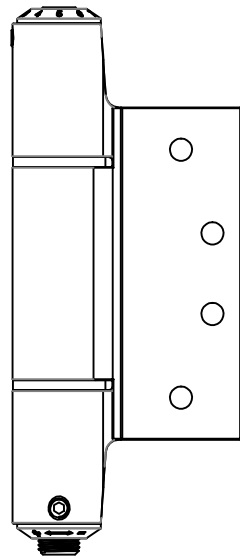

ANGULAR RANGE : OPENING 90°~CLOSED

Units: mm

REV. DATE	2019-JUL-17
-----------	-------------

NAME: 3in1 Auto Door-Closer Hinge		Material: 6061 T6	
Pivot Height: (3 KNUCKLES)	Template Size: 4"(H)x4"(W)	Standard: ANSI A156.7	
Model NO.:	Serial NO.:	Door thickness:	
400131	W41M	44.45mm (1-3/4")	

W41M-400

(4H*4W)

DOOR OPENING (90 DEGREE)

DOOR CLOSED (0 DEGREE)

DOOR CLOSED (FULLY)

DATE:2019-JUL-17

W41M-400
(4H*4W)

DOOR OPENING 180°

DOOR OPENING 90°

DOOR CLOSED 0°