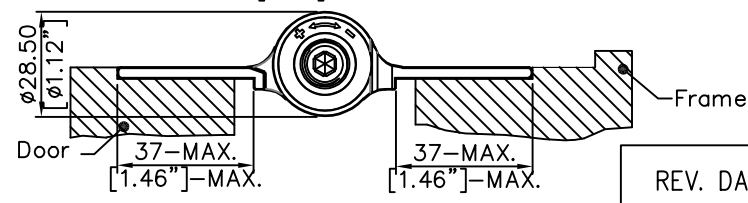

ANGULAR RANGE : OPENING 90°~CLOSED

Units: mm

REV. DATE	2019-JUL-17
-----------	-------------

NAME: 3in1 Auto Door-Closer Hinge		Material: 6061 T6	
Pivot Height: (3 KNUCKLES)	Template Size: 4"(H)x4"(W)	Standard: ANSI A156.7	
Model NO.:	Serial NO.:	Door thickness:	
400131	W41M	44.45mm (1-3/4")	

W41M-400

(4H*4W)

DOOR OPENING (90 DEGREE)

DOOR CLOSED (0 DEGREE)

DOOR CLOSED (FULLY)

DATE:2019-JUL-17

W41M-400
(4H*4W)

DOOR OPENING 180°

DOOR OPENING 90°

DOOR CLOSED 0°