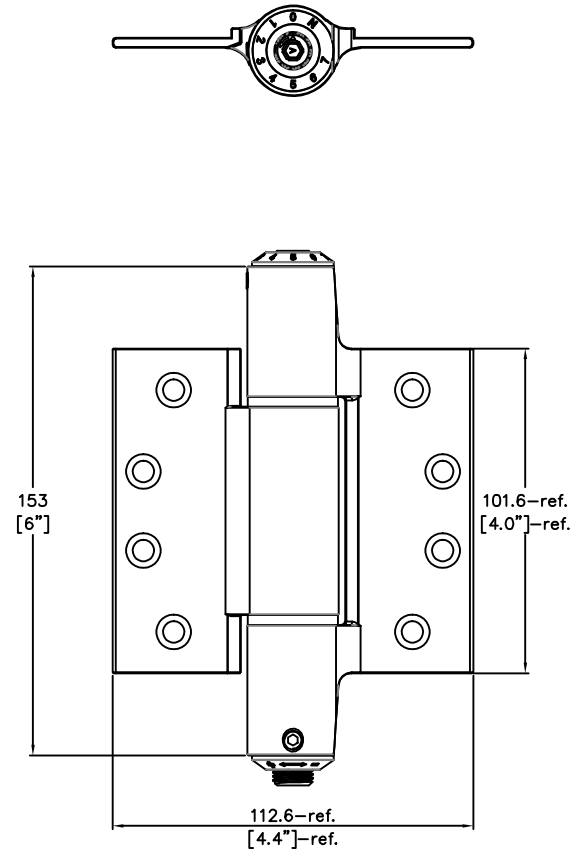

ANGULAR RANGE : OPENING 90°~CLOSED

Units: mm

REV. DATE	2019-JUL-17
-----------	-------------

NAME: 3in1 Auto Door-Closer Hinge		Material: 6061 T6	
Pivot Height: (3 KNUCKLES)	Template Size: 4"(H)x4"(W)	Standard: ANSI A156.7	
Model NO.:	Serial NO.:	Door thickness:	
400131	W41M	44.45mm (1-3/4")	

W41M-400

(4H*4W)

DOOR OPENING (90 DEGREE)

DOOR CLOSED (0 DEGREE)

DOOR CLOSED (FULLY)

DATE:2019-JUL-17

W41M-400
(4H*4W)

DOOR OPENING 180°

DOOR OPENING 90°

DOOR CLOSED 0°