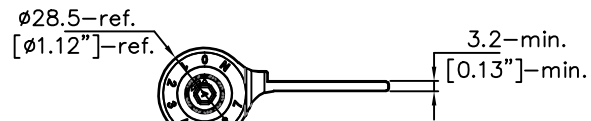

ANGULAR RANGE : OPENING 90°~CLOSED

Units: mm

REV. DATE	2019-JUL-17
-----------	-------------

NAME: 3in1 Auto Door-Closer Hinge		Material: 6061 T6	
Pivot Height: (3 KNUCKLES)	Template Size: 4"(H)x4"(W)	Standard: ANSI A156.7	
Model NO.:	Serial NO.:	Door thickness:	
400131	W41M	44.45mm (1-3/4")	

W41M-400

(4H*4W)

DOOR OPENING (90 DEGREE)

DOOR CLOSED (0 DEGREE)

DOOR CLOSED (FULLY)

DATE:2019-JUL-17

W41M-400
(4H*4W)

DOOR OPENING 180°