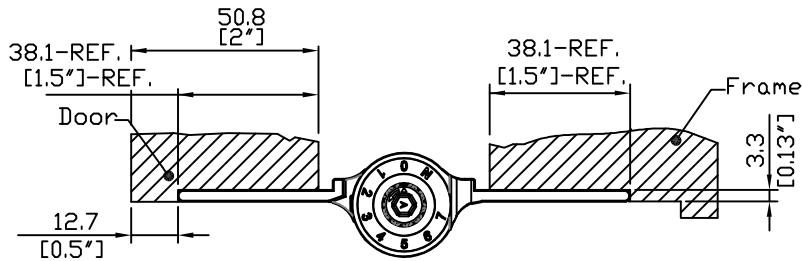

ANGULAR RANGE : OPENING 90°~CLOSED

Units: mm

REV. DATE

2019-MAR-28

3in1 Auto Door-Closer Hinge
Hinge@waterson.com

NAME:
3in1 Auto Door-Closer Hinge

Material:
6061 T6

Pivot Height:
(3 KNUCKLES)

Template Size:
4.5"(H)x4.5"(W)

Standard:
ANSI A156.7

Model NO.:

450131

Serial NO.:

W41M

Door thickness:
50.8mm (2")

W41M-450
(4.5H*4.5W)

DOOR OPENING 180°

DOOR OPENING 90°

DOOR CLOSED 0°

DATE:2019-JUN-18

W41M-450
(4.5H*4.5W)

DOOR OPENING (90 DEGREE)

DOOR CLOSED (0 DEGREE)

DOOR CLOSED (FULLY)