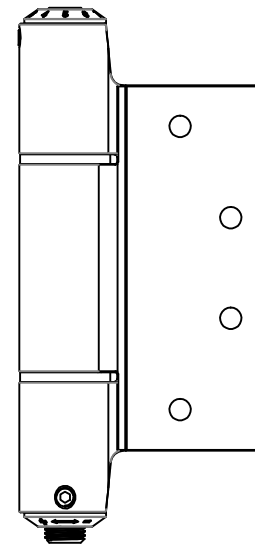

ANGULAR RANGE : OPENING 90°~CLOSED

Units: mm

REV. DATE

2019-MAR-28

3in1 Auto Door-Closer Hinge
Hinge@waterson.com

NAME:
3in1 Auto Door-Closer Hinge

Material:
6061 T6

Pivot Height:
(3 KNUCKLES)

Template Size:
4.5"(H)x4.5"(W)

Standard:
ANSI A156.7

Model NO.:

450131

Serial NO.:

W41M

Door thickness:
50.8mm (2")

W41M-450
(4.5H*4.5W)

DOOR OPENING 180°

DOOR OPENING 90°

DOOR CLOSED 0°

DATE:2019-JUN-18

W41M-450
(4.5H*4.5W)

DOOR OPENING (90 DEGREE)

DOOR CLOSED (0 DEGREE)

DOOR CLOSED (FULLY)