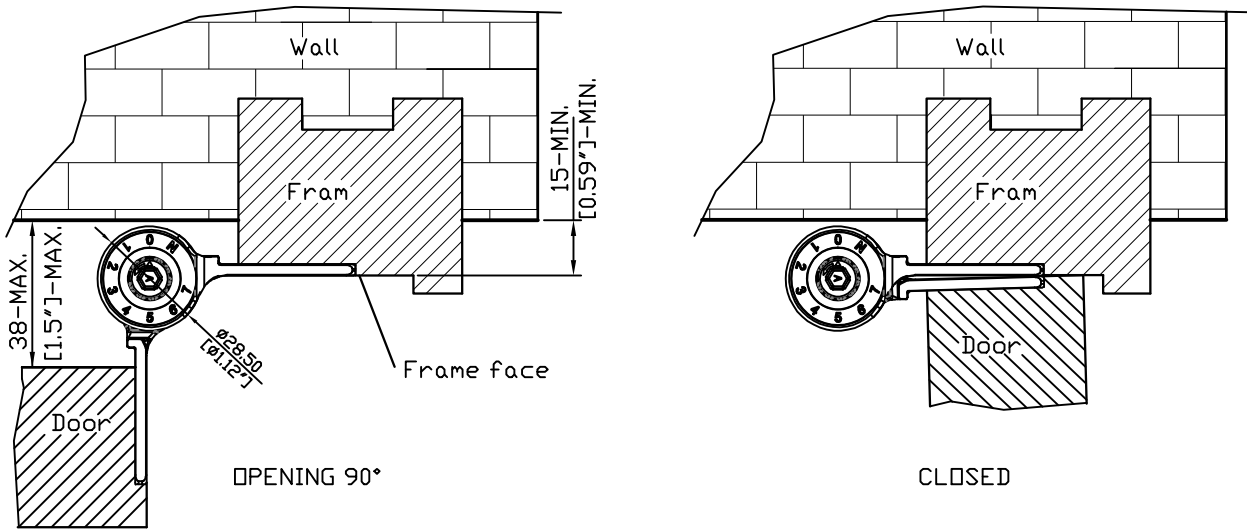

ANGULAR RANGE : OPENING 90°~CLOSED

Units: mm

REV. DATE

2019-MAR-28

3in1 Auto Door-Closer Hinge
Hinge@waterson.com

NAME:
3in1 Auto Door-Closer Hinge

Material:
6061 T6

Pivot Height:
(3 KNUCKLES)

Template Size:
4.5"(H)x4.5"(W)

Standard:
ANSI A156.7

Model NO.:

450131

Serial NO.:

W41M

Door thickness:
50.8mm (2")

W41M-450
(4.5H*4.5W)

DOOR OPENING 180°

DOOR OPENING 90°

DOOR CLOSED 0°

DATE:2019-JUN-18

W41M-450
(4.5H*4.5W)

DOOR OPENING (90 DEGREE)

DOOR CLOSED (0 DEGREE)

DOOR CLOSED (FULLY)