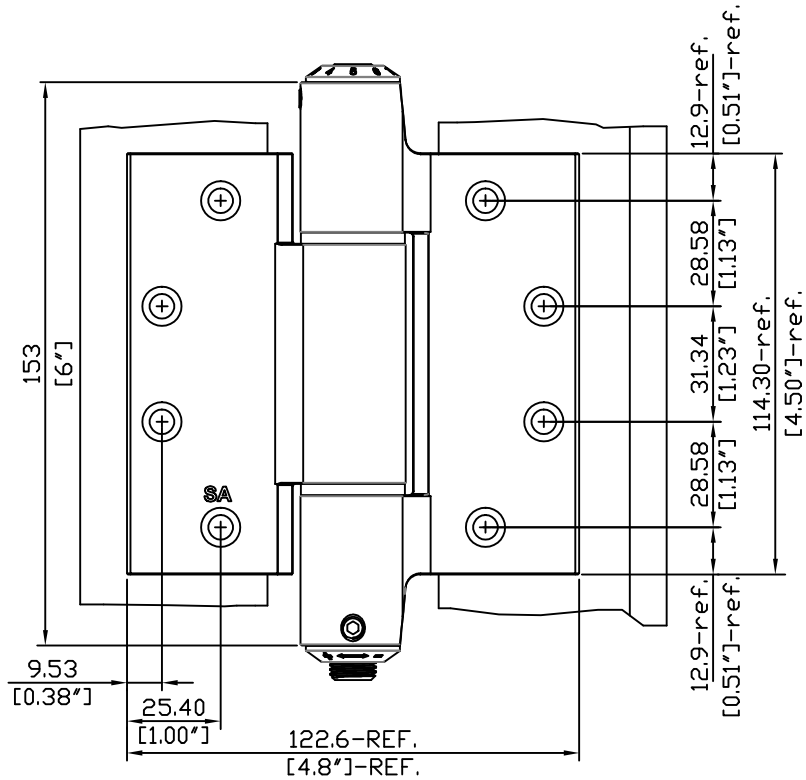

ANGULAR RANGE : OPENING 90°~CLOSED

Units: mm

REV. DATE

2019-MAR-28

3in1 Auto Door-Closer Hinge
Hinge@waterson.com

NAME:
3in1 Auto Door-Closer Hinge

Material:
6061 T6

Pivot Height:
(3 KNUCKLES)

Template Size:
4.5"(H)x4.5"(W)

Standard:
ANSI A156.7

Model NO.:

450131

Serial NO.:

W41M

Door thickness:
50.8mm (2")

W41M-450
(4.5H*4.5W)

DOOR OPENING 180°

DOOR OPENING 90°

DOOR CLOSED 0°

DATE:2019-JUN-18

W41M-450
(4.5H*4.5W)

DOOR OPENING (90 DEGREE)

DOOR CLOSED (0 DEGREE)

DOOR CLOSED (FULLY)