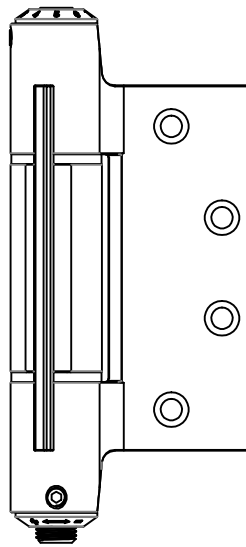

ANGULAR RANGE : OPENING 90°~CLOSED

Units: mm

REV. DATE

2019-MAR-28

3in1 Auto Door-Closer Hinge
Hinge@waterson.com

NAME:
3in1 Auto Door-Closer Hinge

Material:
6061 T6

Pivot Height:
(3 KNUCKLES)

Template Size:
4.5"(H)x4.5"(W)

Standard:
ANSI A156.7

Model NO.:

450131

Serial NO.:

W41M

Door thickness:
50.8mm (2")

W41M-450
(4.5H*4.5W)

DOOR OPENING 180°

DOOR OPENING 90°

DOOR CLOSED 0°

DATE:2019-JUN-18

W41M-450
(4.5H*4.5W)

DOOR OPENING (90 DEGREE)

DOOR CLOSED (0 DEGREE)

DOOR CLOSED (FULLY)