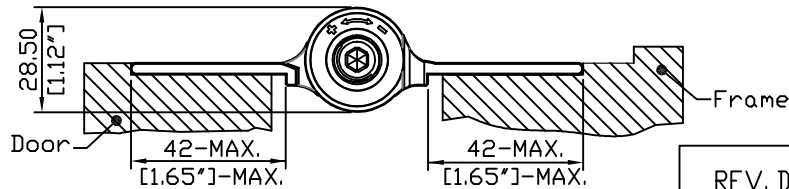

ANGULAR RANGE : OPENING 90°~CLOSED

Units: mm

REV. DATE

2019-MAR-28

3in1 Auto Door-Closer Hinge
Hinge@waterson.com

NAME:
3in1 Auto Door-Closer Hinge

Material:
6061 T6

Pivot Height:
(3 KNUCKLES)

Template Size:
4.5"(H)x4.5"(W)

Standard:
ANSI A156.7

Model NO.:

450131

Serial NO.:

W41M

Door thickness:
50.8mm (2")

W41M-450
(4.5H*4.5W)

DOOR OPENING 180°

DOOR OPENING 90°

DOOR CLOSED 0°

DATE:2019-JUN-18

W41M-450
(4.5H*4.5W)

DOOR OPENING (90 DEGREE)

DOOR CLOSED (0 DEGREE)

DOOR CLOSED (FULLY)