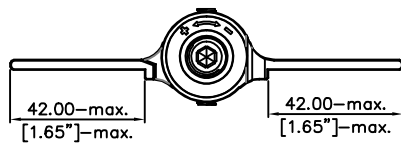

Template Size:
4.5"(H)x4.5"(W)

Standard:
ANSI A156.7

Model NO.:

450131

Serial NO.:

W41M

Door thickness:
50.8mm (2")

W41M-450
(4.5H*4.5W)

DOOR OPENING 180°

DOOR OPENING 90°

DOOR CLOSED 0°

DATE:2019-JUN-18

W41M-450
(4.5H*4.5W)

DOOR OPENING (90 DEGREE)

DOOR CLOSED (0 DEGREE)

DOOR CLOSED (FULLY)