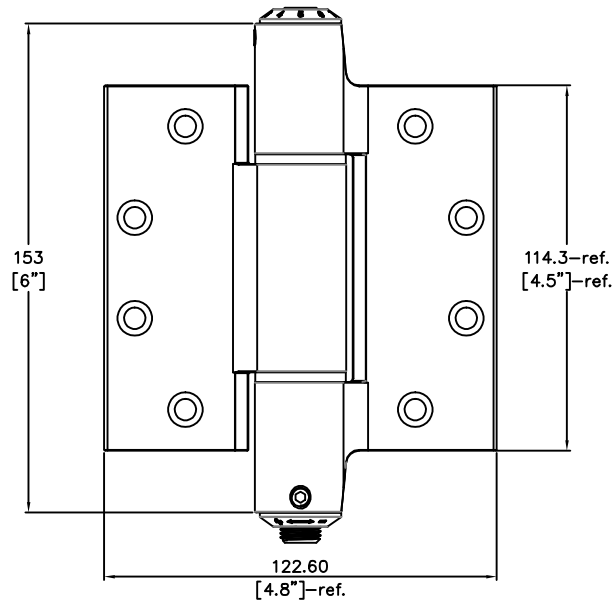

ANGULAR RANGE : OPENING 90°~CLOSED

Units: mm

REV. DATE

2019-MAR-28

3in1 Auto Door-Closer Hinge
Hinge@waterson.com

NAME:
3in1 Auto Door-Closer Hinge

Material:
6061 T6

Pivot Height:
(3 KNUCKLES)

Template Size:
4.5"(H)x4.5"(W)

Standard:
ANSI A156.7

Model NO.:

450131

Serial NO.:

W41M

Door thickness:
50.8mm (2")

W41M-450
(4.5H*4.5W)

DOOR OPENING 180°

DOOR OPENING 90°

DOOR CLOSED 0°

DATE:2019-JUN-18

W41M-450
(4.5H*4.5W)

DOOR OPENING (90 DEGREE)

DOOR CLOSED (0 DEGREE)

DOOR CLOSED (FULLY)