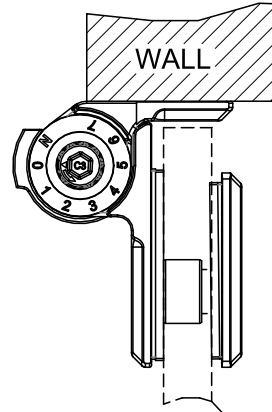

(110°) DOOR STOP FOR K51GWL

OPENING 110°

CLOSED

GLASS DOOR

A VIEW

DOOR STOP

GLASS DOOR

A VIEW