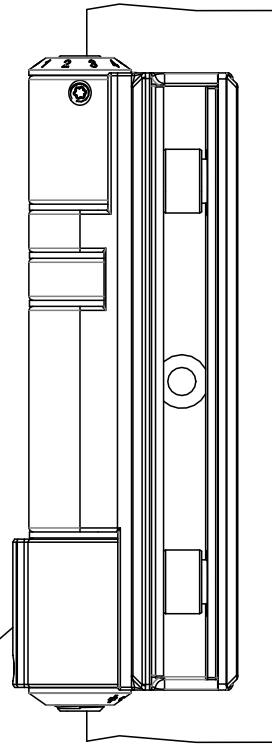

(110°) DOOR STOP FOR K51GWL

OPENING 110°

CLOSED

GLASS DOOR

A VIEW

DOOR STOP

GLASS DOOR

A VIEW