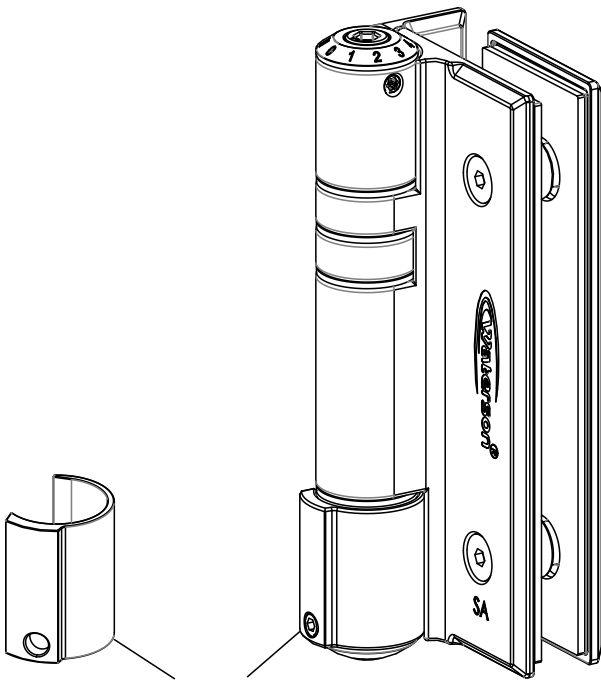

(110°) DOOR STOP FOR K51GWL

OPENING 110°

CLOSED

GLASS DOOR

A VIEW

DOOR STOP

GLASS DOOR

A VIEW