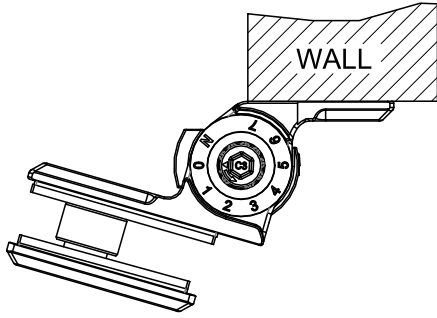

(110°) DOOR STOP FOR K51GWL

OPENING 110°

CLOSED

GLASS DOOR

A VIEW

DOOR STOP

GLASS DOOR

A VIEW