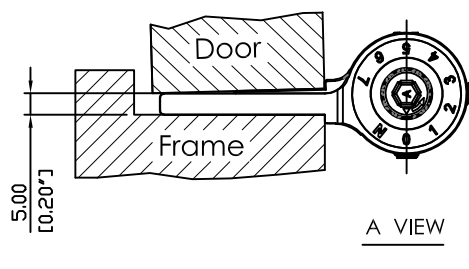

5 mm gap between door and frame in closed position

180° opened position

0° closed position

Fully closed position

3in1 Auto Door-Closer Hinge
Hinge@waterson.com

NAME: (名稱:) 3in1 Auto Door-Closer Hinge		Material: (材質:) 6061 T6
Pivot Height: (樞紐規格:) (3 KNUCKLES)	Template Size: (葉片規格:) 6" * 4.5"	Standard: (標準規範) -
Model NO.: (型號:) -	Serial NO.: (序號:) W41K	Door thickness: (適用門厚:) 40mm/45mm/50mm