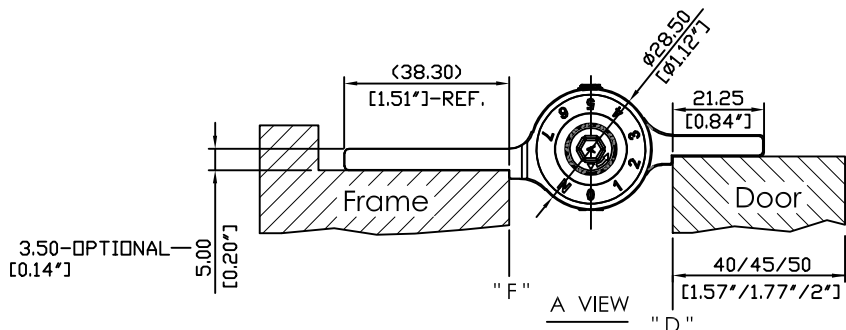

5 mm gap between door and frame in closed position

180° opened position

0° closed position

Fully closed position

3in1 Auto Door-Closer Hinge
Hinge@waterson.com

NAME: (名稱:) 3in1 Auto Door-Closer Hinge		Material: (材質:) 6061 T6
Pivot Height: (樞紐規格:) (3 KNUCKLES)	Template Size: (葉片規格:) 6" * 4.5"	Standard: (標準規範) -
Model NO.: (型號:) -	Serial NO.: (序號:) W41K	Door thickness: (適用門厚:) 40mm/45mm/50mm