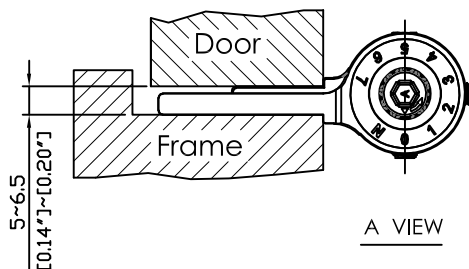

5 mm gap between door and frame in closed position

180° opened position

0° closed position

Fully closed position

3in1 Auto Door-Closer Hinge
Hinge@waterson.com

NAME: (名稱:) 3in1 Auto Door-Closer Hinge		Material: (材質:) 6061 T6
Pivot Height: (樞紐規格:) (3 KNUCKLES)	Template Size: (葉片規格:) 6" * 4.5"	Standard: (標準規範) -
Model NO.: (型號:) -	Serial NO.: (序號:) W41K	Door thickness: (適用門厚:) 40mm/45mm/50mm