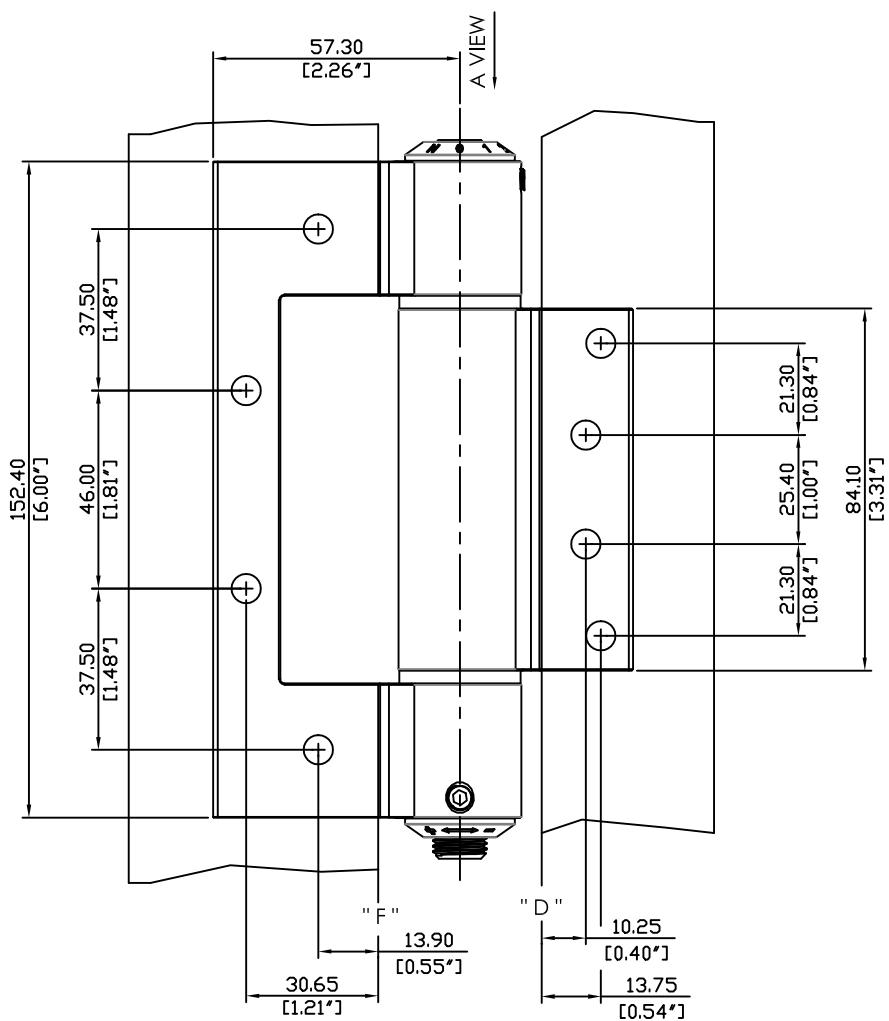

5 mm gap between door and frame in closed position

180° opened position

0° closed position

Fully closed position

3in1 Auto Door-Closer Hinge
Hinge@waterson.com

NAME: (名稱:) 3in1 Auto Door-Closer Hinge		Material: (材質:) 6061 T6
Pivot Height: (樞紐規格:) (3 KNUCKLES)	Template Size: (葉片規格:) 6" * 4.5"	Standard: (標準規範) -
Model NO.: (型號:) -	Serial NO.: (序號:) W41K	Door thickness: (適用門厚:) 40mm/45mm/50mm