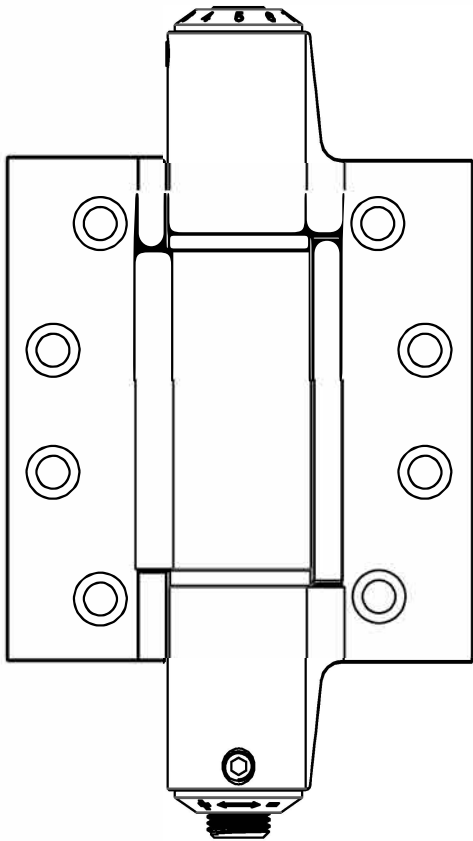

3in1 Auto Door-Closer Hinge
Hinge@waterson.com

NAME: 3in1 Auto Door-Closer Hinge		Material: 6061 T6
Pivot Height: (3 KNUCKLES)	Template Size: 4"x3.5"	Standard: ANSI A156.7
Model NO.: 435131	Serial NO.: W41M	Door thickness: 30mm

W41M-435
(4*3.5)

180° opened position

closed position