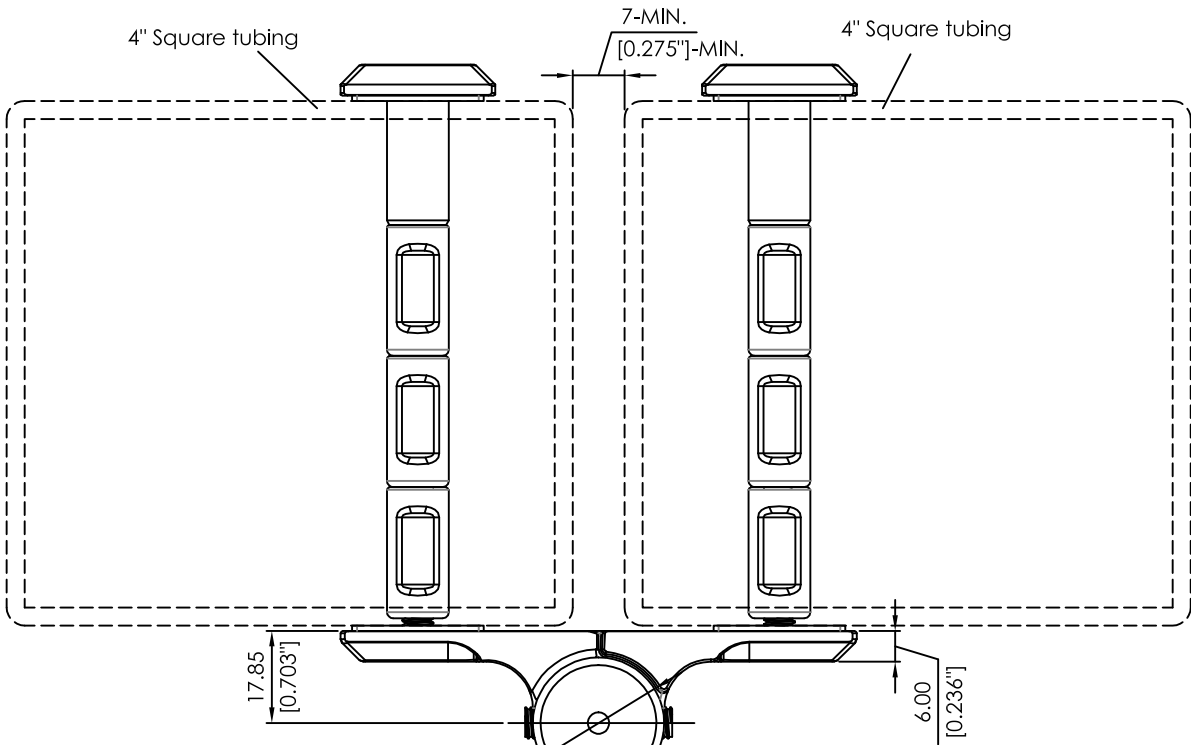

3in1 Auto Door-Closer Hinge
Hinge@waterson.com

NAME: 3in1 Auto Door-Closer Hinge		Material: (材質): 304 Stainless steel
Pivot Height: (5 KNUCKLES)	Template Size: 5"x4"	Standard:
Model NO.: 540161	Serial NO.: K51P	Square tubing size : 2"

3in1 Auto Door-Closer Hinge
Hinge@waterson.com

NAME: 3in1 Auto Door-Closer Hinge		Material: (材質): 304 Stainless steel
Pivot Height: (5 KNUCKLES)	Template Size: 5"x4"	Standard:
Model NO.: 540161	Serial NO.: K51P	Square tubing size : 3"

3in1 Auto Door-Closer Hinge
Hinge@waterson.com

NAME: 3in1 Auto Door-Closer Hinge		Material: (材質): 304 Stainless steel
Pivot Height: (5 KNUCKLES)	Template Size: 5"x4"	Standard:
Model NO.: 540161	Serial NO.: K51P	Square tubing size : 4"