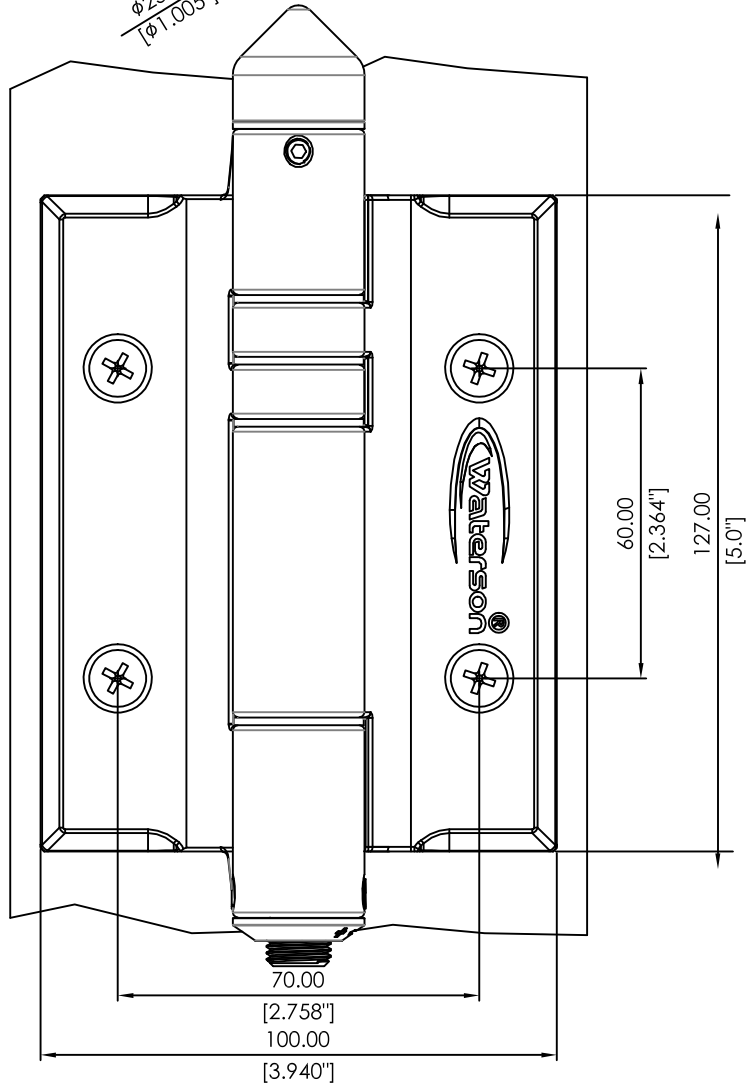

3in1 Auto Door-Closer Hinge
Hinge@waterson.com

NAME: 3in1 Auto Door-Closer Hinge		Material: (材質): 304 Stainless steel
Pivot Height: (5 KNUCKLES)	Template Size: 5"x4"	Standard:
Model NO.: 540161	Serial NO.: K51P	Square tubing size : 2"

3in1 Auto Door-Closer Hinge
Hinge@waterson.com

NAME: 3in1 Auto Door-Closer Hinge		Material: (材質): 304 Stainless steel
Pivot Height: (5 KNUCKLES)	Template Size: 5"x4"	Standard:
Model NO.: 540161	Serial NO.: K51P	Square tubing size : 3"

3in1 Auto Door-Closer Hinge
Hinge@waterson.com

NAME: 3in1 Auto Door-Closer Hinge		Material: (材質): 304 Stainless steel
Pivot Height: (5 KNUCKLES)	Template Size: 5"x4"	Standard:
Model NO.: 540161	Serial NO.: K51P	Square tubing size : 4"