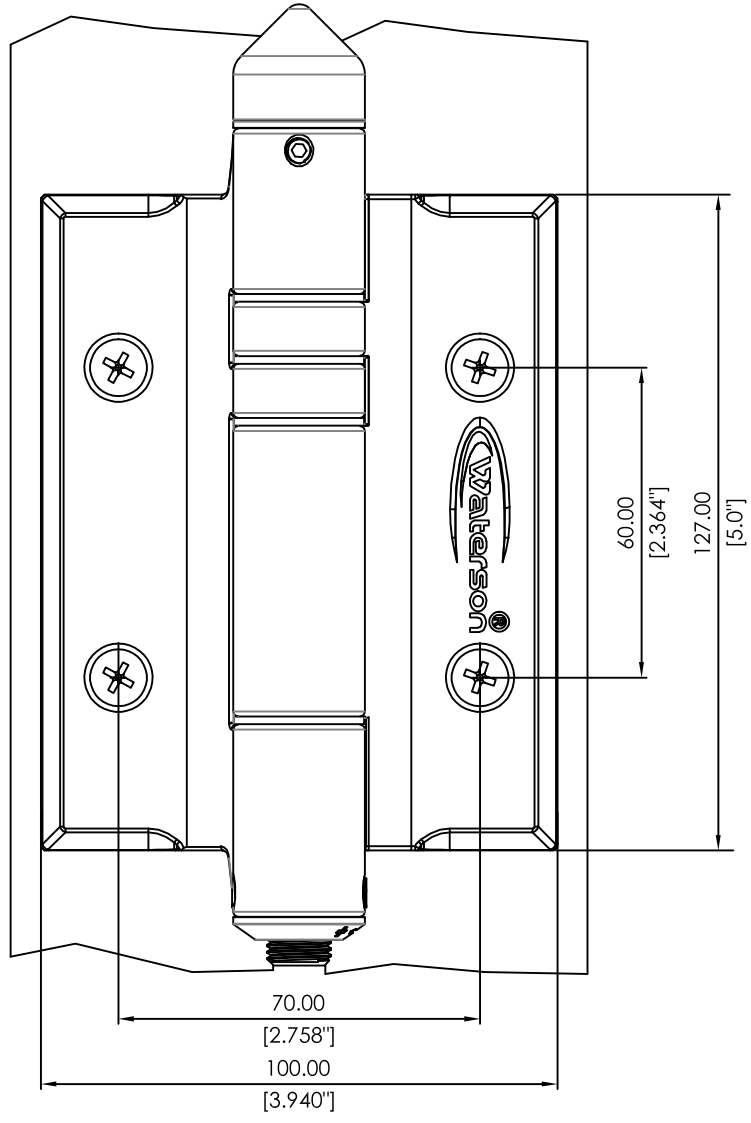

3in1 Auto Door-Closer Hinge
Hinge@waterson.com

NAME: 3in1 Auto Door-Closer Hinge		Material: (材質): 304 Stainless steel
Pivot Height: (5 KNUCKLES)	Template Size: 5"x4"	Standard:
Model NO.: 540161	Serial NO.: K51P	Square tubing size : 2"

3in1 Auto Door-Closer Hinge
Hinge@waterson.com

NAME: 3in1 Auto Door-Closer Hinge		Material: (材質): 304 Stainless steel
Pivot Height: (5 KNUCKLES)	Template Size: 5"x4"	Standard:
Model NO.: 540161	Serial NO.: K51P	Square tubing size : 3"

3in1 Auto Door-Closer Hinge
Hinge@waterson.com

NAME: 3in1 Auto Door-Closer Hinge		Material: (材質): 304 Stainless steel
Pivot Height: (5 KNUCKLES)	Template Size: 5"x4"	Standard:
Model NO.: 540161	Serial NO.: K51P	Square tubing size : 4"