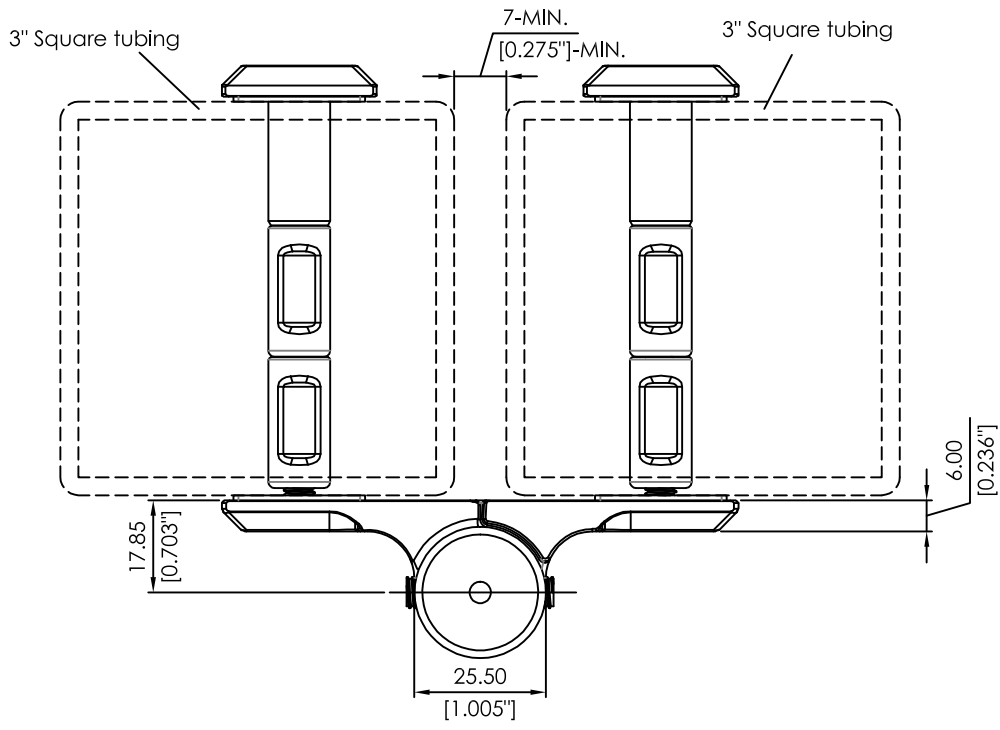

3in1 Auto Door-Closer Hinge
Hinge@waterson.com

NAME: 3in1 Auto Door-Closer Hinge		Material: (材質): 304 Stainless steel
Pivot Height: (5 KNUCKLES)	Template Size: 5"x4"	Standard:
Model NO.: 540161	Serial NO.: K51P	Square tubing size : 2"

3in1 Auto Door-Closer Hinge
Hinge@waterson.com

NAME: 3in1 Auto Door-Closer Hinge		Material: (材質): 304 Stainless steel
Pivot Height: (5 KNUCKLES)	Template Size: 5"x4"	Standard:
Model NO.: 540161	Serial NO.: K51P	Square tubing size : 3"

3in1 Auto Door-Closer Hinge
Hinge@waterson.com

NAME: 3in1 Auto Door-Closer Hinge		Material: (材質): 304 Stainless steel
Pivot Height: (5 KNUCKLES)	Template Size: 5"x4"	Standard:
Model NO.: 540161	Serial NO.: K51P	Square tubing size : 4"