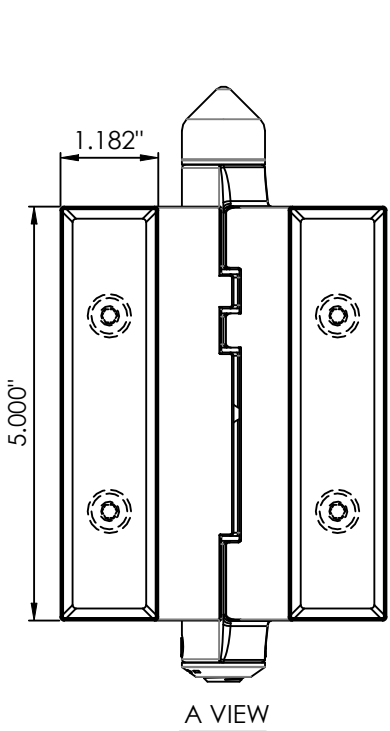

Extender

M6 x M6
male and female threads.
Use with 9/16" dia. holes.

SCREW TYPE	SPEC
Hex Drive Flat - Head Screws	M6-P1x0.630" L
REV. DATE	2024-AUG-30

Inch

NAME: Waterson Surface - Mounted Closer Hinge	
—	HINGE LEAF SIZE : 5" x 4"
MODEL NO.: 540161	SERIES : K51P

MATERIAL : Stainless Steel 304 Standard, 316 Optional	
STANDARD :	—
TUBING SIZE :	4" tube x 4" tube