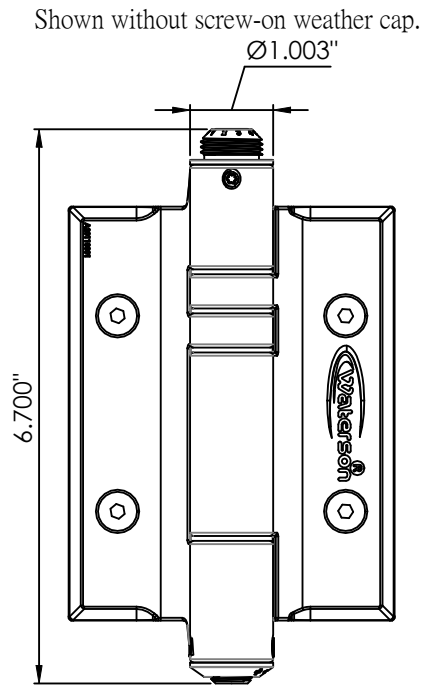

Extender

M6 x M6
male and female threads.
Use with 9/16" dia. holes.

SCREW TYPE	SPEC
Hex Drive Flat - Head Screws	M6-P1x0.630" L
REV. DATE	2024-AUG-30

Inch

NAME: Waterson Surface - Mounted Closer Hinge	
—	HINGE LEAF SIZE : 5" x 4"
MODEL NO.: 540161	SERIES : K51P

MATERIAL : Stainless Steel 304 Standard, 316 Optional	
STANDARD :	—
TUBING SIZE :	4" tube x 4" tube