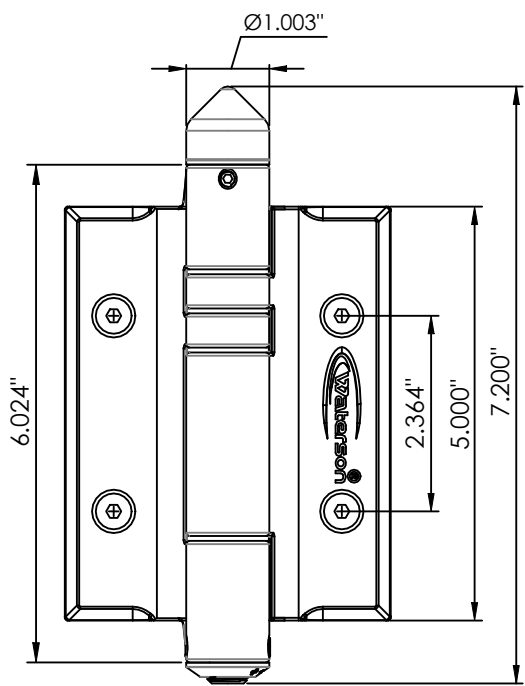

Extender

M6 x M6
male and female threads.
Use with 9/16" dia. holes.

SCREW TYPE	SPEC
Hex Drive Flat - Head Screws	M6-P1x0.630" L
REV. DATE	2024-AUG-30

Inch

NAME: Waterson Surface - Mounted Closer Hinge	
—	HINGE LEAF SIZE : 5" x 4"
MODEL NO.: 540161	SERIES : K51P

MATERIAL : Stainless Steel 304 Standard, 316 Optional	
STANDARD :	—
TUBING SIZE :	4" tube x 4" tube