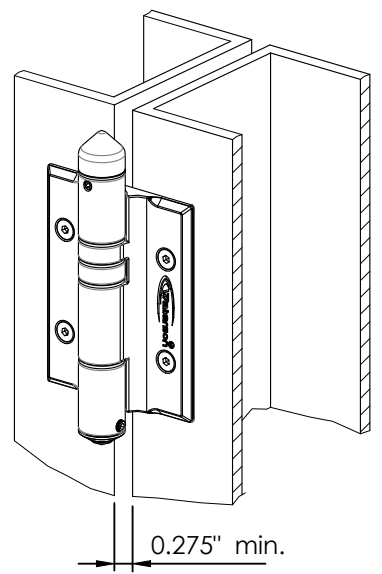

Extender

M6 x M6
male and female threads.
Use with 9/16" dia. holes.

SCREW TYPE	SPEC
Hex Drive Flat - Head Screws	M6-P1x0.630" L
REV. DATE	2024-AUG-30

Inch

NAME: Waterson Surface - Mounted Closer Hinge	
—	HINGE LEAF SIZE : 5" x 4"
MODEL NO.: 540161	SERIES : K51P

MATERIAL : Stainless Steel 304 Standard, 316 Optional	
STANDARD :	—
TUBING SIZE :	4" tube x 4" tube